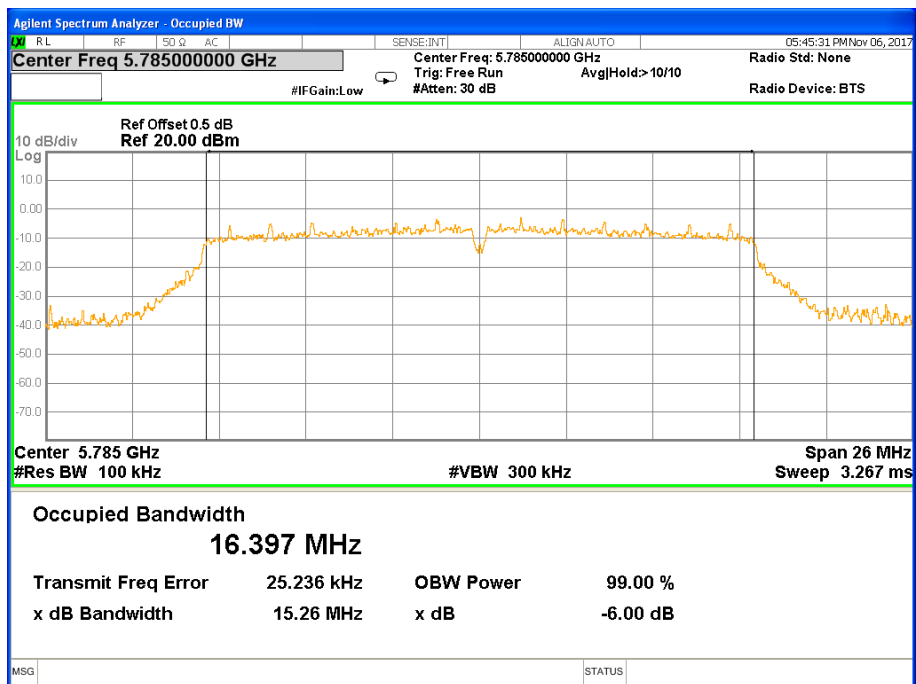

Note: N/A, 6 db bandwidth measurement limit only embodied in the report

Band IV (5.725-5.850GHz) 802.11a, 6 dB Bandwidth 6 dB Bandwidth 802.11a Channel 149

6 dB Bandwidth 802.11a Channel 157

6 dB Bandwidth 802.11a Channel 165