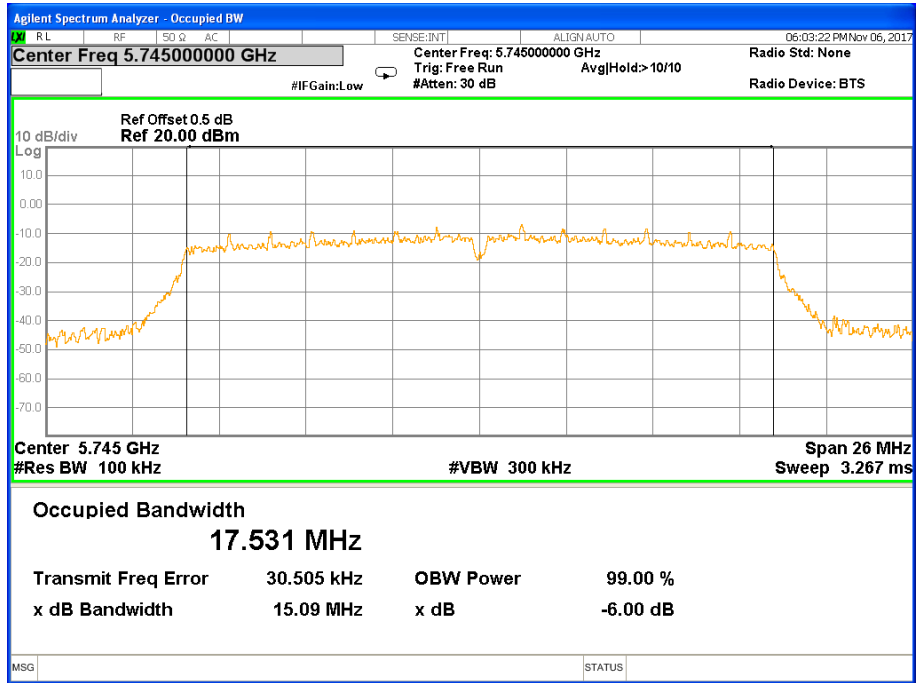

Band IV (5.725-5.850GHz) 802.11n(HT20) 6 dB Bandwidth 6 dB Bandwidth 802.11n(HT20) Channel 149