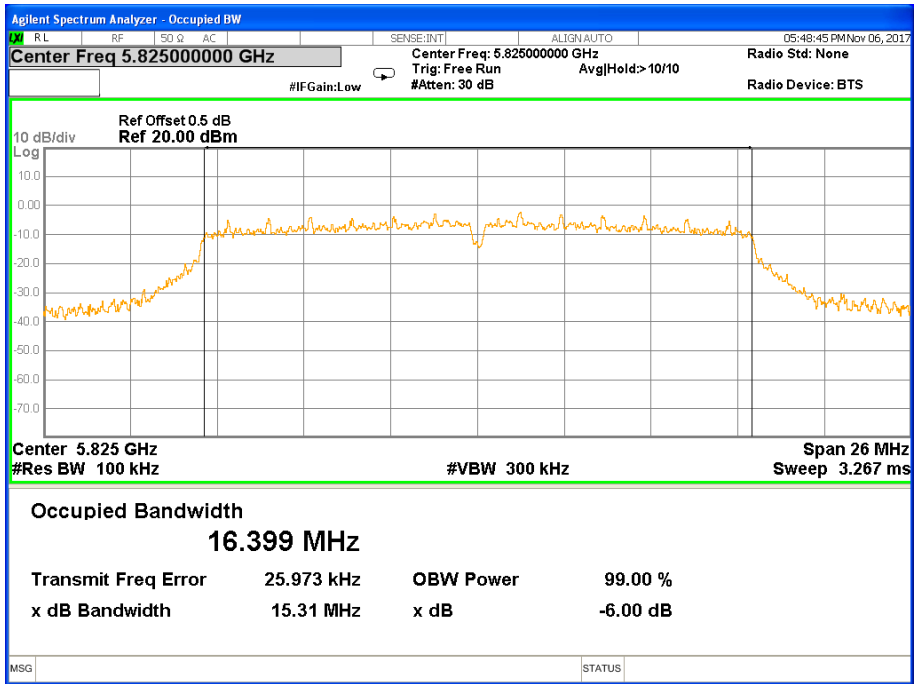

Note: N/A, 6 db bandwidth measurement limit only embodied in the report

Band IV (5.725-5.850GHz) 802.11a, 6 dB Bandwidth 6 dB Bandwidth 802.11a Channel 149

6 dB Bandwidth 802.11a Channel 157

6 dB Bandwidth 802.11a Channel 165