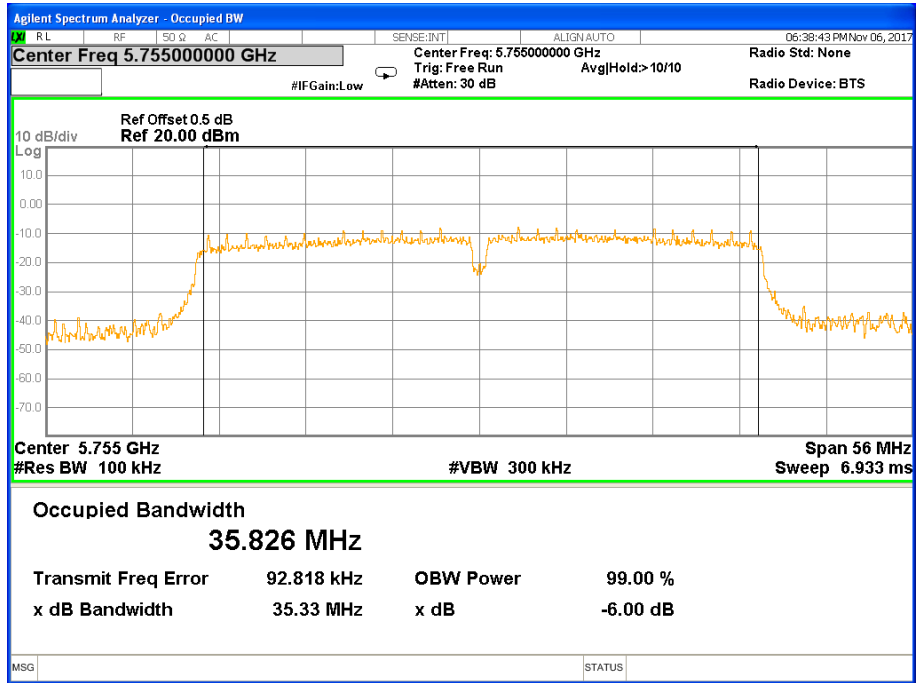

Band IV (5.725-5.850GHz) 802.11n(HT20) 6 dB Bandwidth 6 dB Bandwidth 802.11n(HT20) Channel 149

6 dB Bandwidth 802.11n(HT20) Channel 157

6 dB Bandwidth 802.11n(HT20) Channel 165

Band IV (5.725-5.850GHz) 802.11n(HT40) 6 dB Bandwidth 6 dB Bandwidth 802.11n(HT40) Channel 151