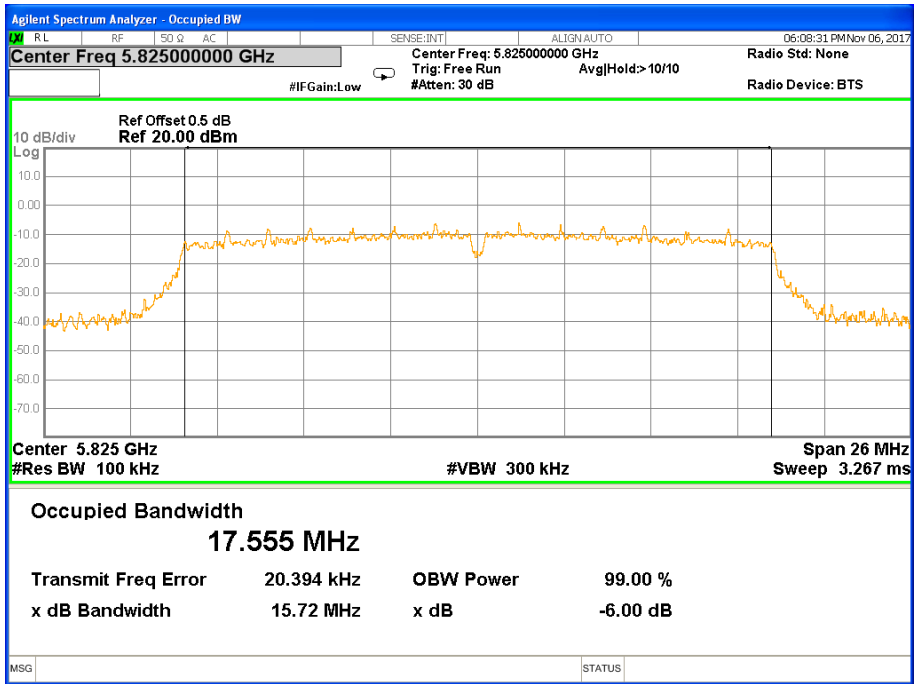

Band IV (5.725-5.850GHz) 802.11n(HT20) 6 dB Bandwidth 6 dB Bandwidth 802.11n(HT20) Channel 149

6 dB Bandwidth 802.11n(HT20) Channel 157

6 dB Bandwidth 802.11n(HT20) Channel 165

Band IV (5.725-5.850GHz) 802.11n(HT40) 6 dB Bandwidth 6 dB Bandwidth 802.11n(HT40) Channel 151