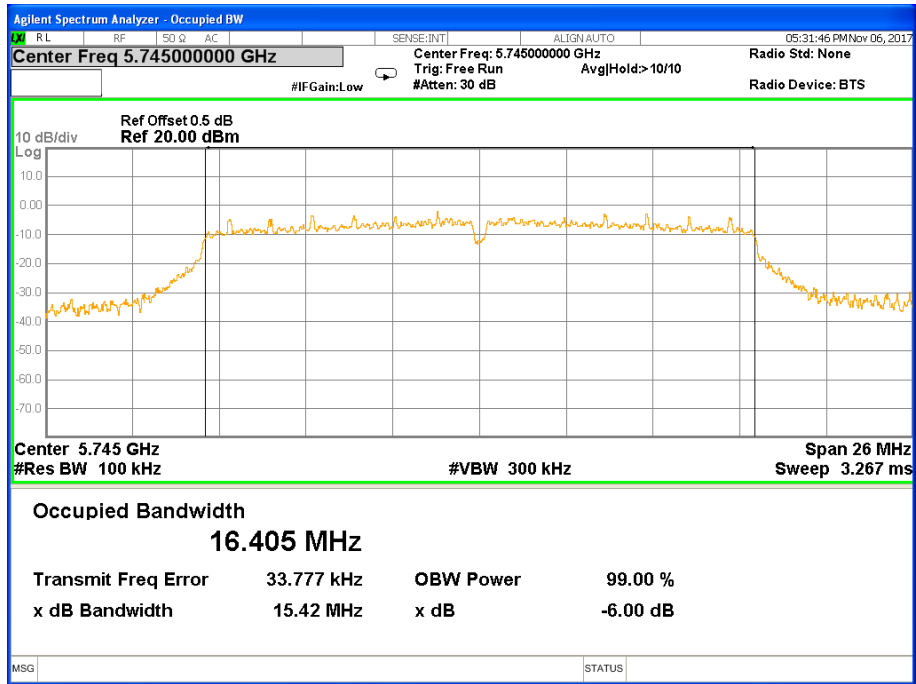

Note: N/A, 6 db bandwidth measurement limit only embodied in the report

Band IV (5.725-5.850GHz) 802.11a, 6 dB Bandwidth 6 dB Bandwidth 802.11a Channel 149

6 dB Bandwidth 802.11a Channel 157

6 dB Bandwidth 802.11a Channel 165