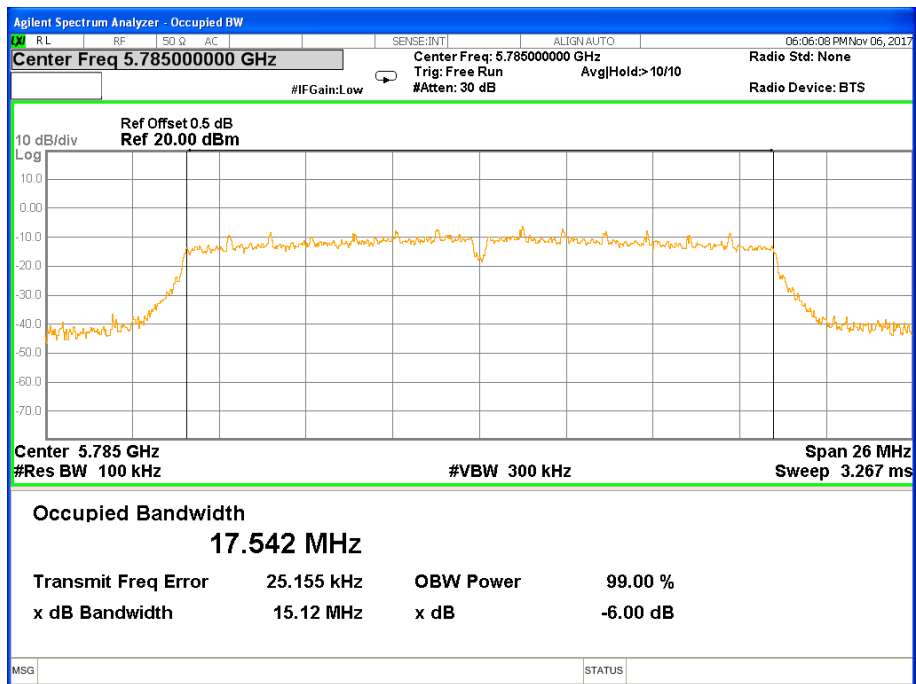

6 dB Bandwidth 802.11n(HT20) Channel 157