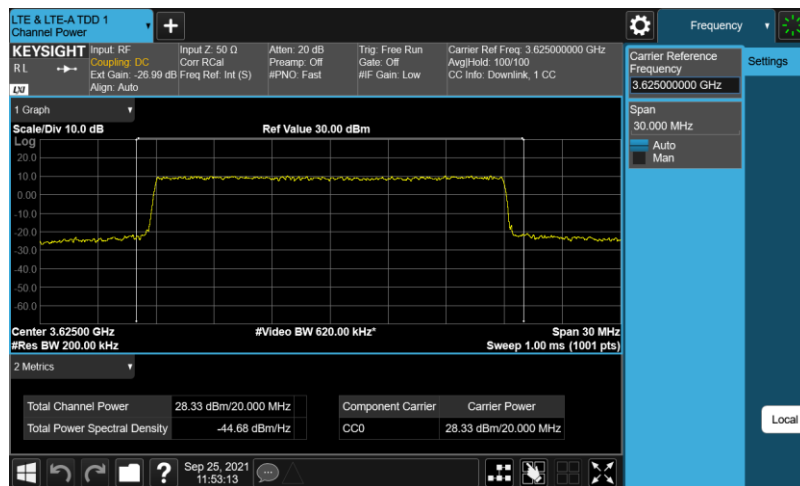

Band48-20MHz-QPSK-55990-E-TM1.1-20