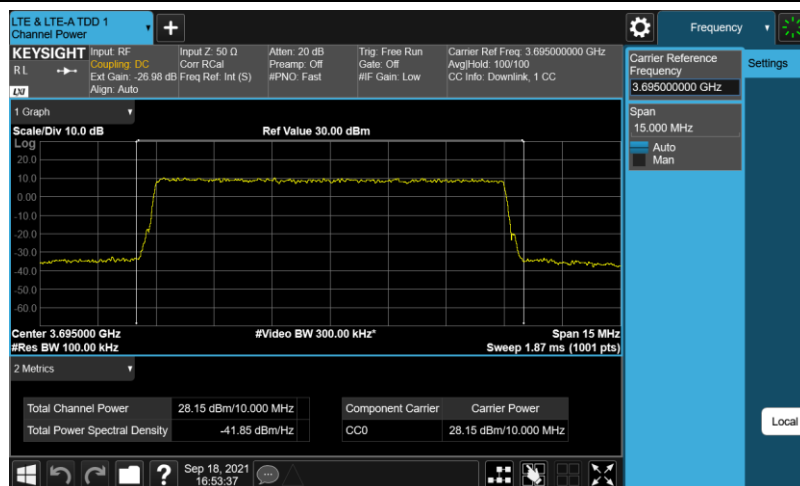

Test Graphs

Band48-10MHz-QPSK-55290-E-TM1.1-10

Band48-10MHz-QPSK-55990-E-TM1.1-10

Band48-10MHz-QPSK-56690-E-TM1.1-10

Band48-20MHz-256QAM-55340-E-TM3.1A-10

Band48-20MHz-256QAM-55990-E-TM3.1A-10

Band48-20MHz-256QAM-56640-E-TM3.1A-10