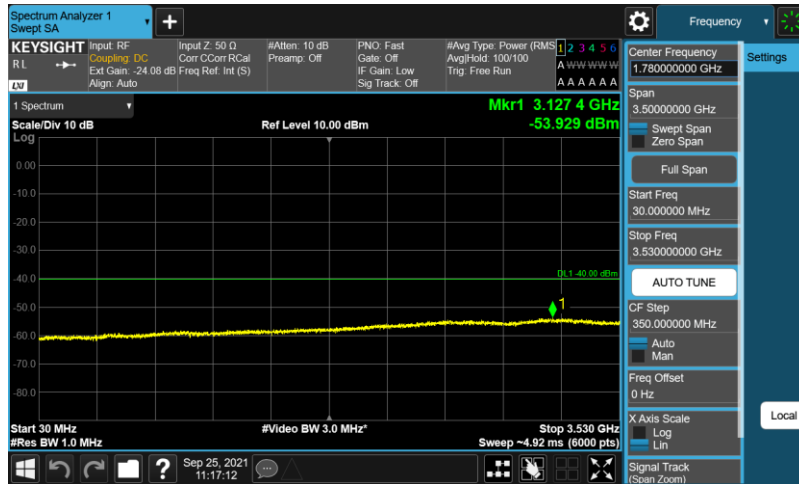

Band48-20MHz-256QAM-55990-TM3.1A-6000-40000

Band48-20MHz-256QAM-56640-E-TM3.1A-30-3530

Band48-20MHz-256QAM-56640-E-TM3.1A-3720-6000

Band48-20MHz-256QAM-56640-E-TM3.1A-6000-40000

Band48-20MHz-QPSK-55340-E-TM1.1-30-3530