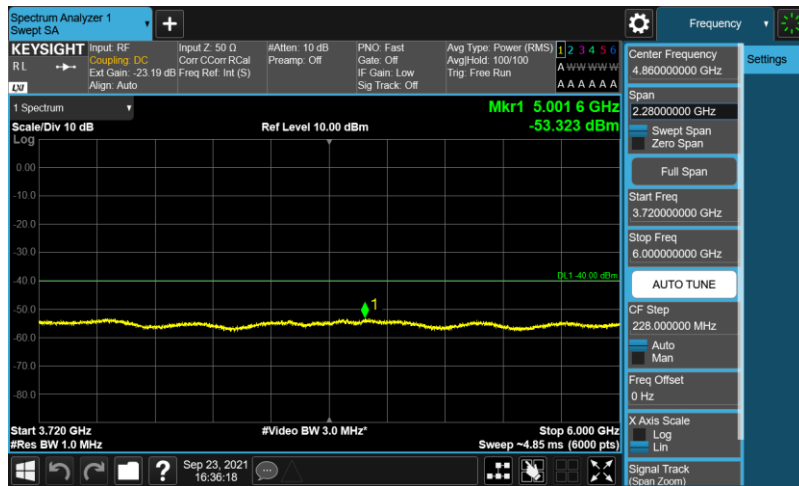

Test Graphs

Band48-10MHz-256QAM-55990-E-TM3.1A-30-3530

Band48-10MHz-256QAM-55990-E-TM3.1A-3720-6000

Band48-10MHz-256QAM-55990-E-TM3.1A-6000-40000

Band48-10MHz-256QAM-56690-E-TM3.1A-30-3530

Band48-10MHz-256QAM-56690-E-TM3.1A-3720-6000