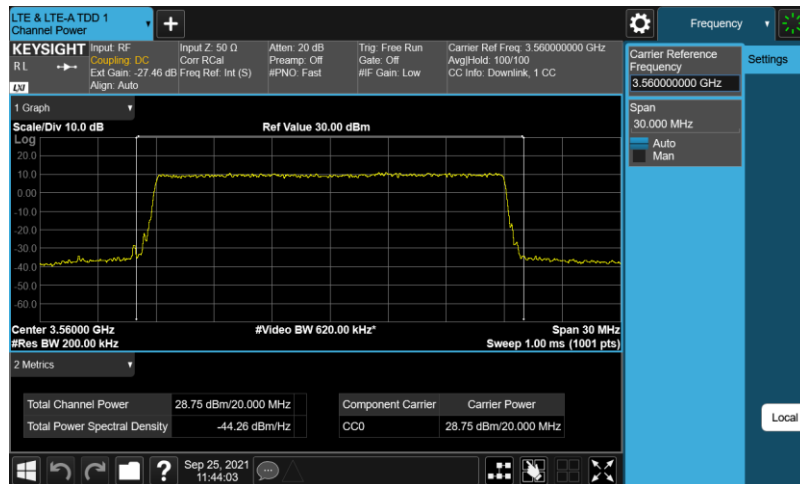

Band48-20MHz-QPSK-55340-E-TM1.1-20