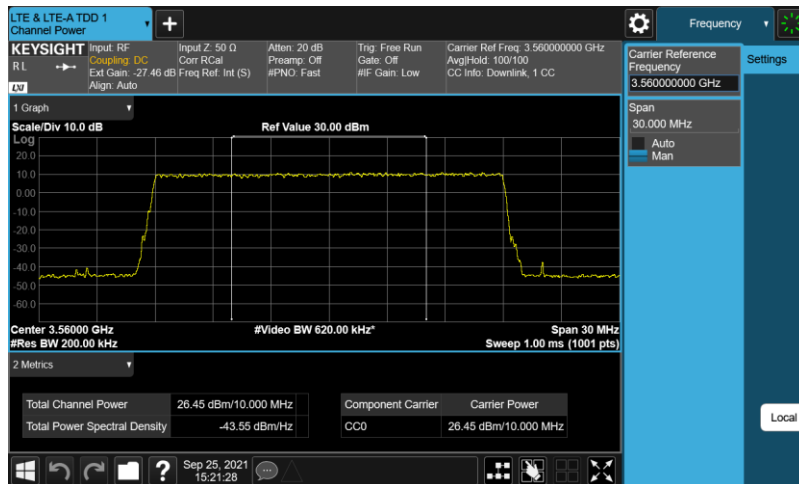

Test Graphs

Band48-10MHz-QPSK-55290-E-TM1.1-10

Band48-10MHz-QPSK-55990-E-TM1.1-10

Band48-10MHz-QPSK-56690-E-TM1.1-10

Band48-20MHz-256QAM-55340-E-TM3.1A-10

Band48-20MHz-256QAM-55990-E-TM3.1A-10

Band48-20MHz-256QAM-56640-E-TM3.1A-10