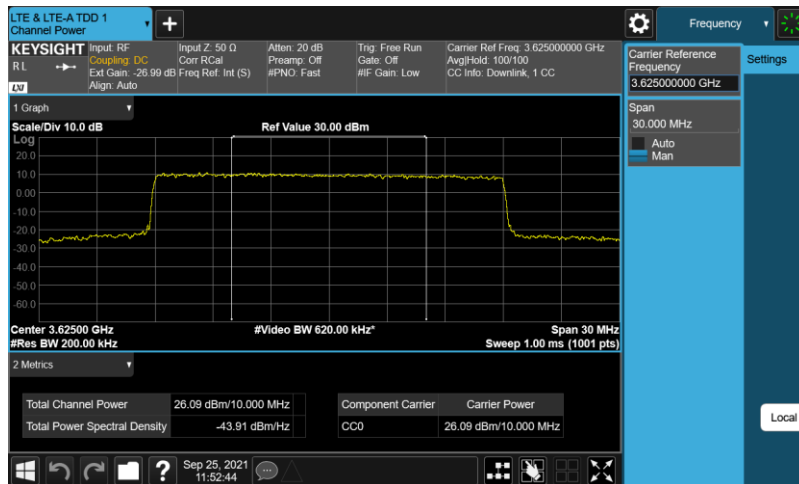

Band48-20MHz-QPSK-55990-E-TM1.1-10