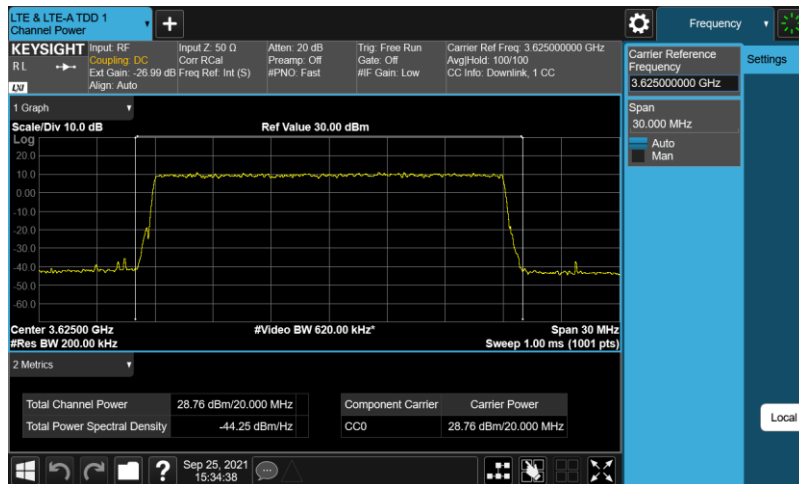

Band48-20MHz-QPSK-55340-E-TM1.1-10

Band48-20MHz-QPSK-55990-E-TM1.1-10

Band48-20MHz-QPSK-56640-E-TM1.1-10

Band48-20MHz-256QAM-55340-E-TM3.1A-20

Band48-20MHz-256QAM-55990-E-TM3.1A-20

Band48-20MHz-256QAM-56640-E-TM3.1A-20