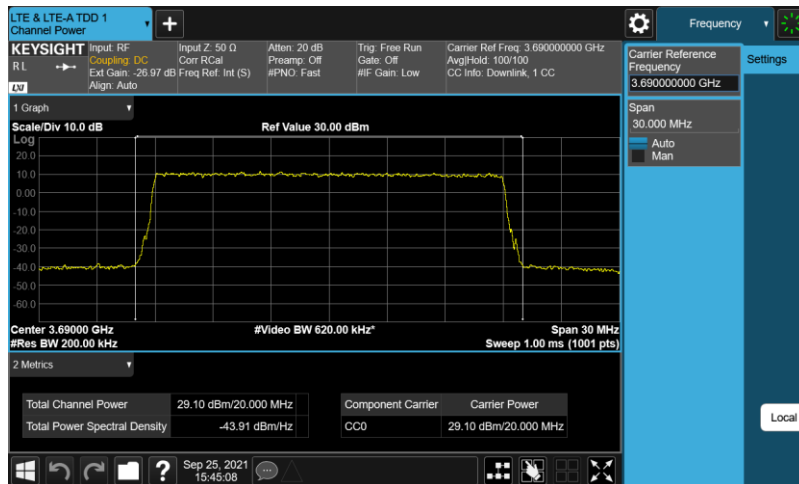

Band48-20MHz-QPSK-55340-E-TM1.1-10

Band48-20MHz-QPSK-55990-E-TM1.1-10

Band48-20MHz-QPSK-56640-E-TM1.1-10

Band48-20MHz-256QAM-55340-E-TM3.1A-20

Band48-20MHz-256QAM-55990-E-TM3.1A-20

Band48-20MHz-256QAM-56640-E-TM3.1A-20