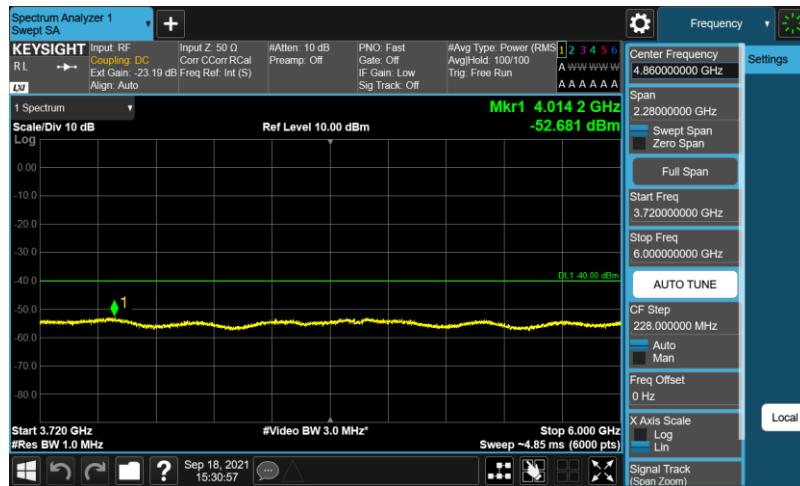

Band48-10MHz-QPSK-55290-E-TM1.1-3720-6000