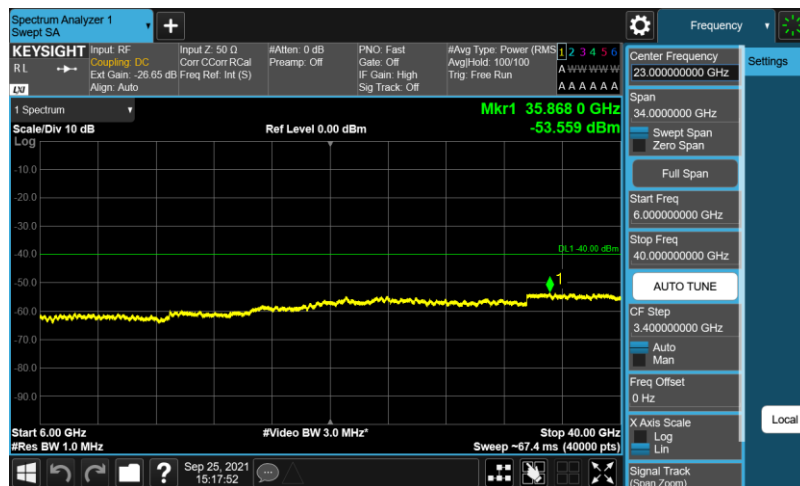

Band48-20MHz-256QAM-55990-TM3.1A-6000-40000

Band48-20MHz-256QAM-56640-E-TM3.1A-30-3530

Band48-20MHz-256QAM-56640-E-TM3.1A-3720-6000

Band48-20MHz-256QAM-56640-E-TM3.1A-6000-40000

Band48-20MHz-QPSK-55340-E-TM1.1-30-3530