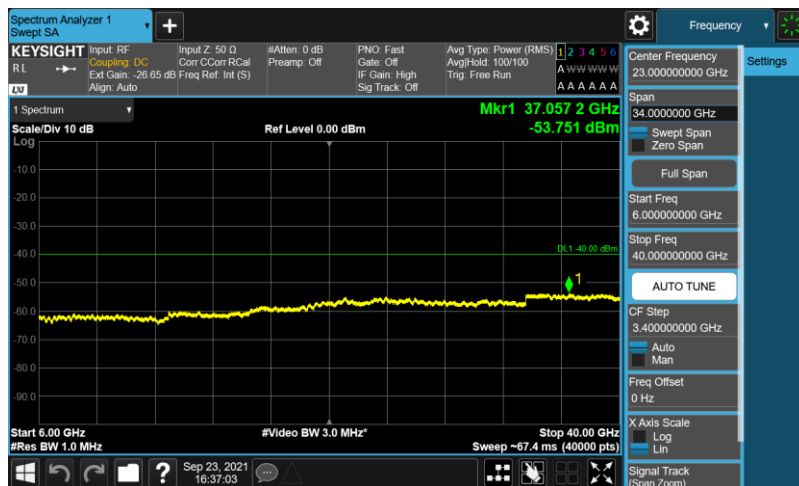

Band48-10MHz-256QAM-56690-E-TM3.1A-6000-40000