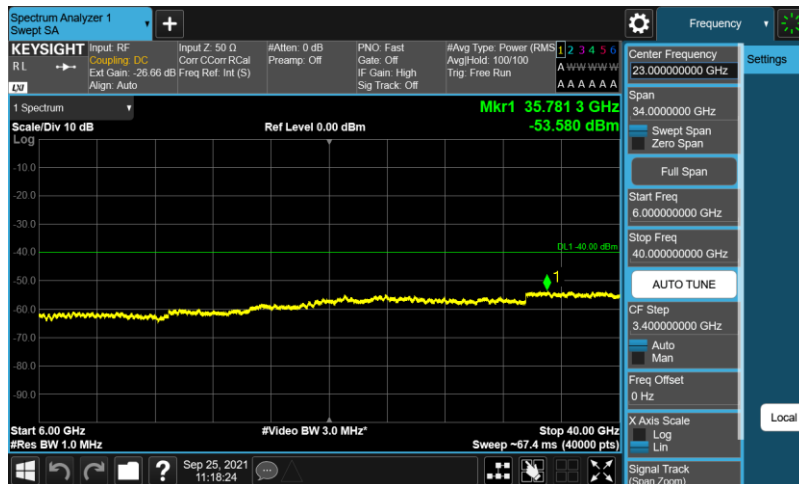

Band48-20MHz-QPSK-55340-E-TM1.1-6000-40000