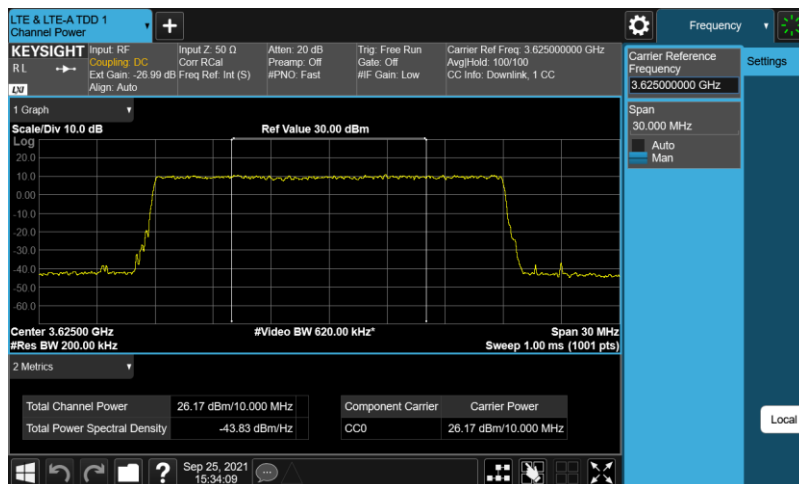

Test Graphs

Band48-10MHz-QPSK-55290-E-TM1.1-10

Band48-10MHz-QPSK-55990-E-TM1.1-10

Band48-10MHz-QPSK-56690-E-TM1.1-10

Band48-20MHz-256QAM-55340-E-TM3.1A-10

Band48-20MHz-256QAM-55990-E-TM3.1A-10

Band48-20MHz-256QAM-56640-E-TM3.1A-10