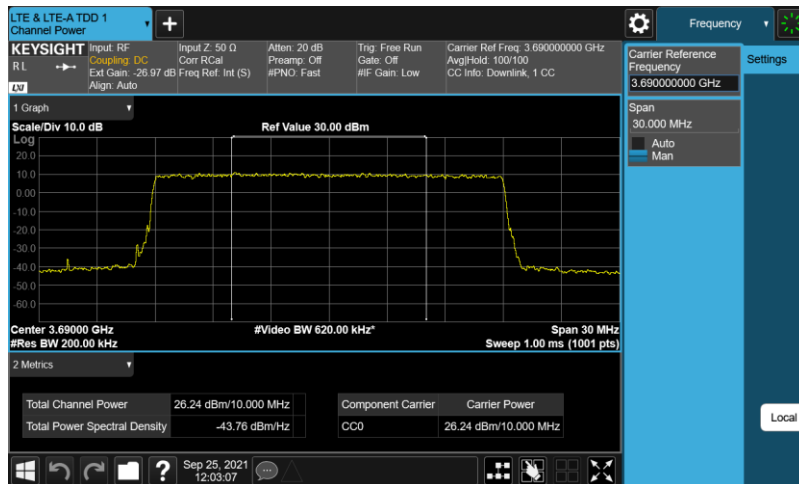

Band48-20MHz-QPSK-56640-E-TM1.1-10