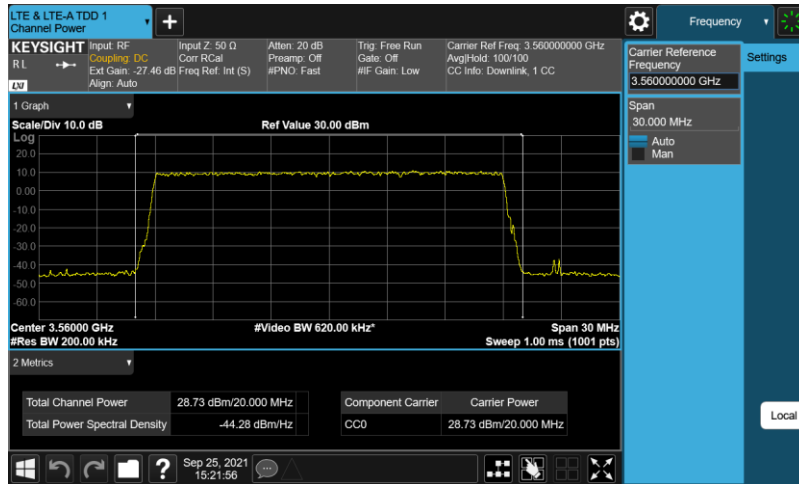

Band48-20MHz-QPSK-55340-E-TM1.1-10

Band48-20MHz-QPSK-55990-E-TM1.1-10

Band48-20MHz-QPSK-56640-E-TM1.1-10

Band48-20MHz-256QAM-55340-E-TM3.1A-20

Band48-20MHz-256QAM-55990-E-TM3.1A-20

Band48-20MHz-256QAM-56640-E-TM3.1A-20