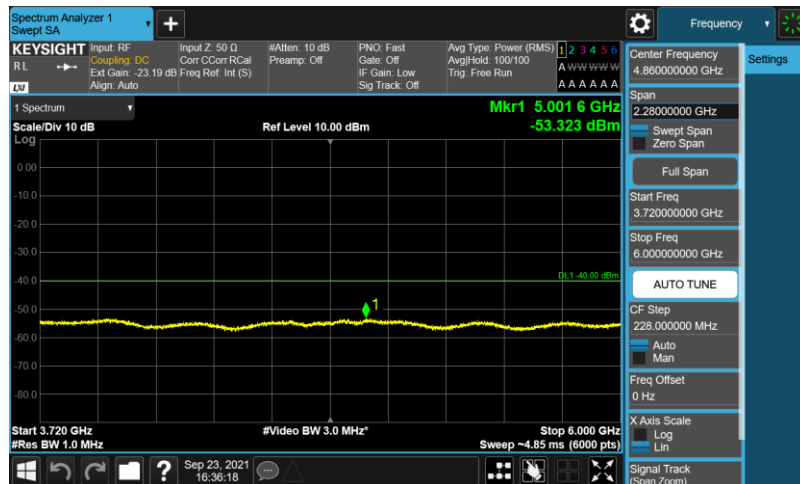

Band48-20MHz-256QAM-56640-E-TM3.1A-3720-6000