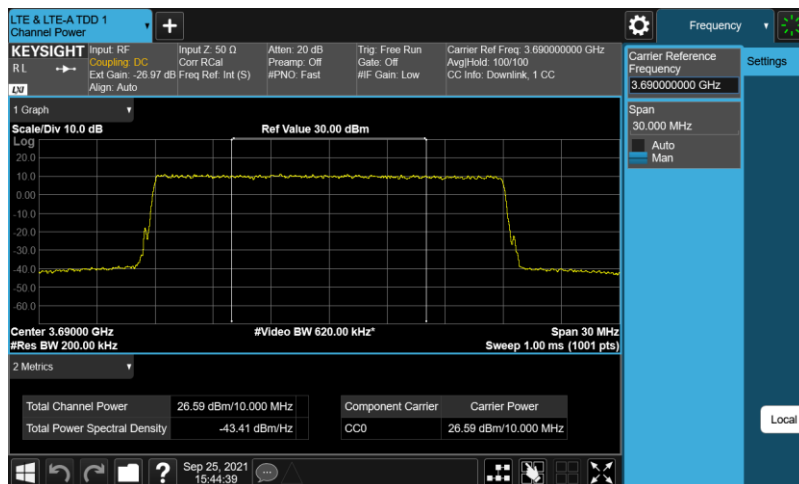

Test Graphs

Band48-10MHz-QPSK-55290-E-TM1.1-10

Band48-10MHz-QPSK-55990-E-TM1.1-10

Band48-10MHz-QPSK-56690-E-TM1.1-10

Band48-20MHz-256QAM-55340-E-TM3.1A-10

Band48-20MHz-256QAM-55990-E-TM3.1A-10

Band48-20MHz-256QAM-56640-E-TM3.1A-10