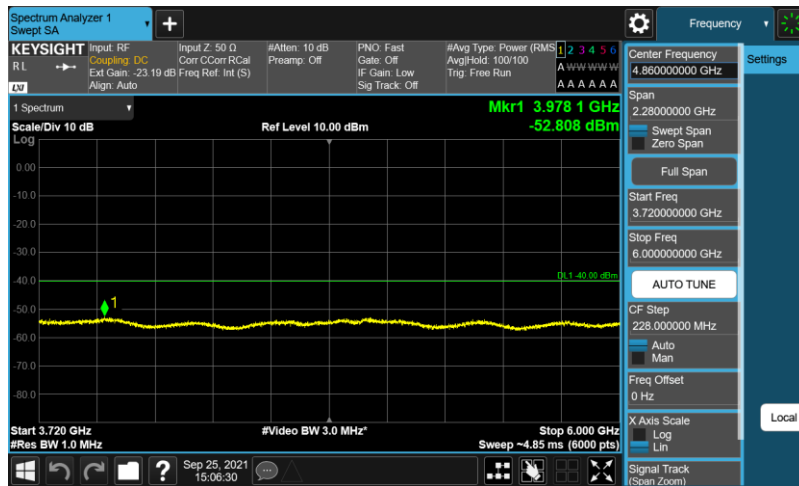

Band48-20MHz-256QAM-55340-E-TM3.1A-30-3530

Band48-20MHz-256QAM-55340-E-TM3.1A-3720-6000

Band48-20MHz-256QAM-55340-E-TM3.1A-6000-40000

Band48-20MHz-256QAM-55990-E-TM3.1A-30-3530

Band48-20MHz-256QAM-55990-E-TM3.1A-3720-6000