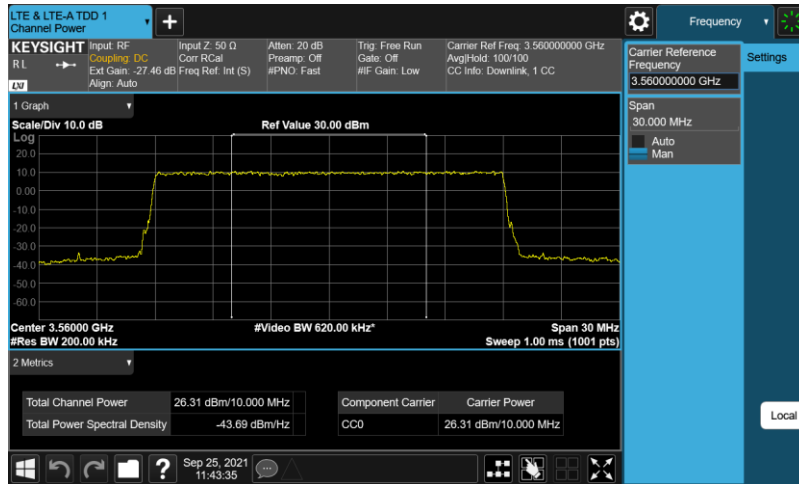

Band48-20MHz-QPSK-55340-E-TM1.1-10