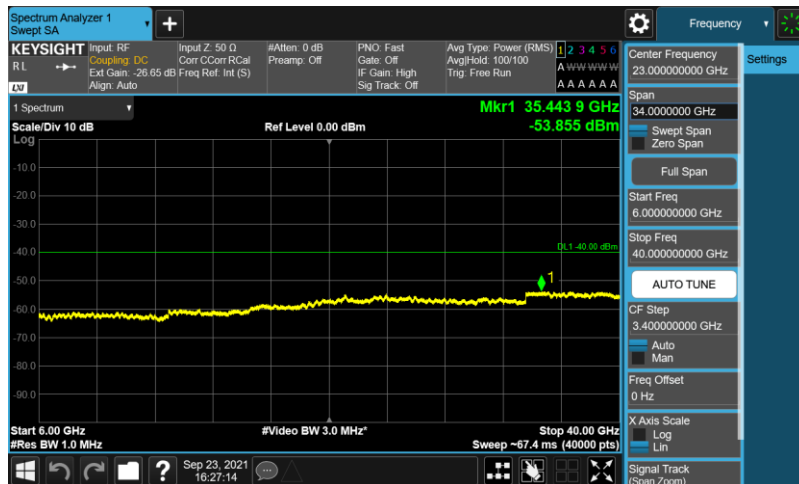

Test Graphs

Band48-10MHz-256QAM-55990-E-TM3.1A-30-3530

Band48-10MHz-256QAM-55990-E-TM3.1A-3720-6000

Band48-10MHz-256QAM-55990-E-TM3.1A-6000-40000

Band48-10MHz-256QAM-56690-E-TM3.1A-30-3530

Band48-10MHz-256QAM-56690-E-TM3.1A-3720-6000