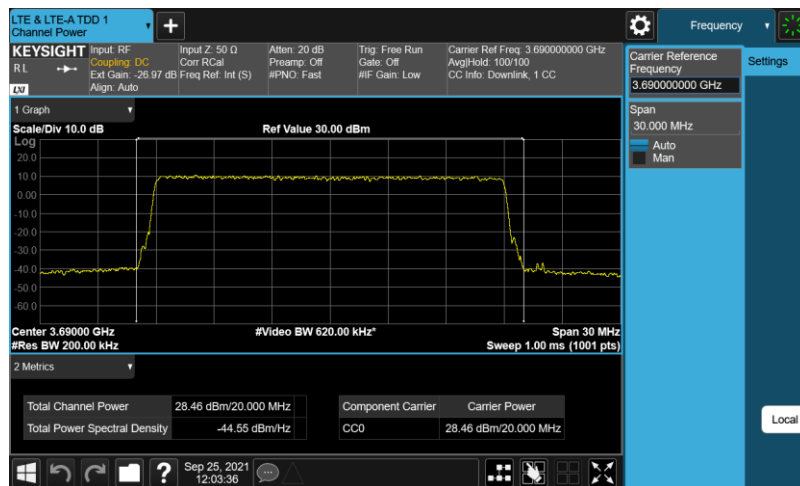

Band48-20MHz-QPSK-56640-E-TM1.1-20