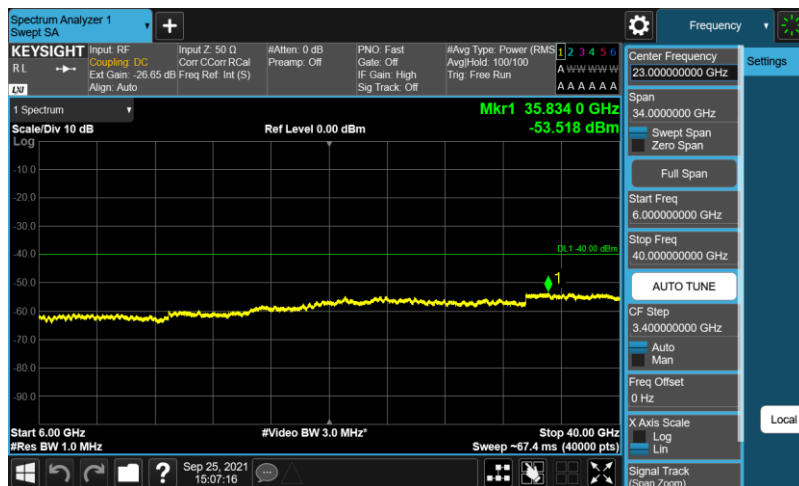

Band48-20MHz-256QAM-55990-TM3.1A-6000-40000