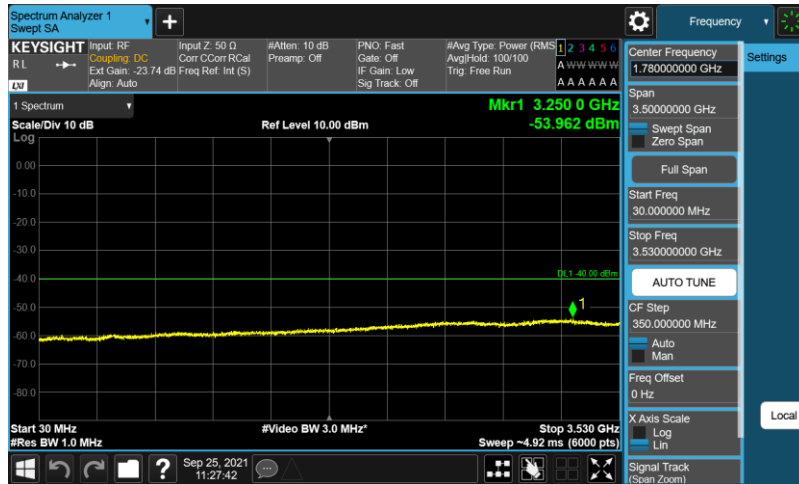

Band48-20MHz-QPSK-55990-E-TM1.1-30-3530