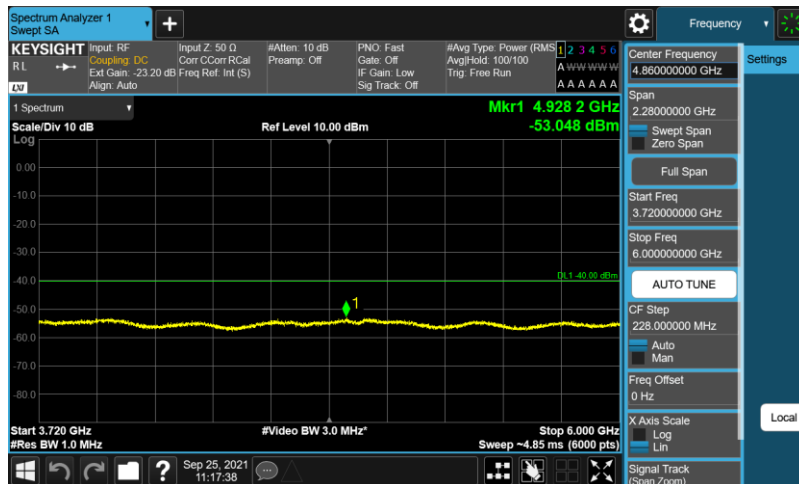

Band48-20MHz-QPSK-55340-E-TM1.1-3720-6000