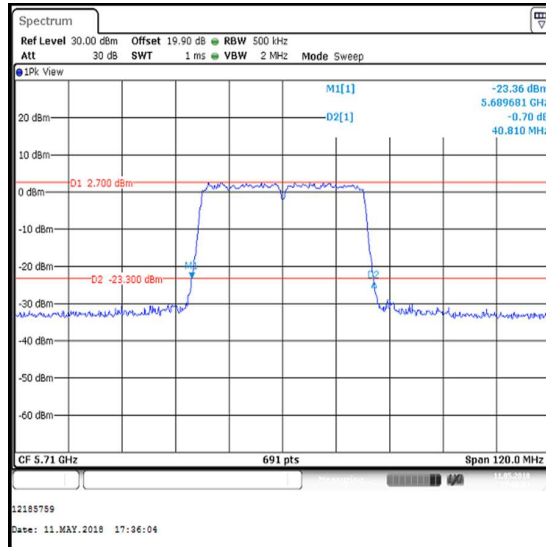

Channel	Frequency (MHz)	26 dB Emission Bandwidth (MHz)
Single	5720	15.940

Single Channel

Transmitter 26 dB Emission Bandwidth (Straddle Channels) (continued)

Results: 802.11n / 40 MHz / MIMO / 3Tx CDD / BPSK / MCS0 / Core 1

Channel	Frequency (MHz)	26 dB Emission Bandwidth (MHz)
Single	5710	40.289

Single Channel

Results: Reference Plots / 802.11n / 40 MHz / MIMO / 3Tx CDD / BPSK / MCS0 / Core 1

Channel	Frequency (MHz)	26 dB Emission Bandwidth (MHz)
Single	5710	35.145

Single Channel

Transmitter 26 dB Emission Bandwidth (Straddle Channels) (continued)

Results: 802.11n / 40 MHz / MIMO / 3Tx CDD / BPSK / MCS0 / Core 0

Channel	Frequency (MHz)	26 dB Emission Bandwidth (MHz)
Single	5710	40.810