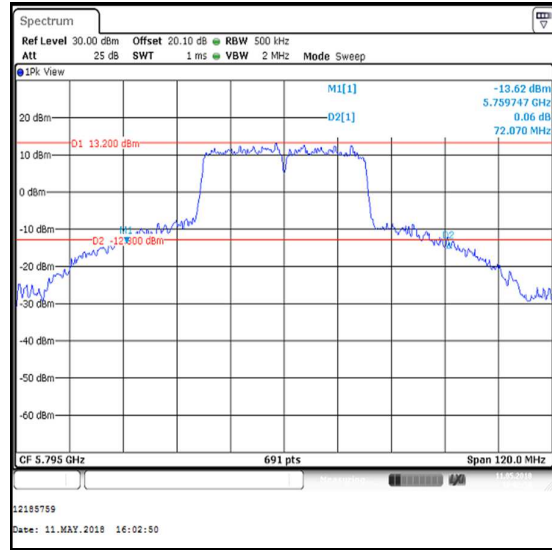

Top Channel