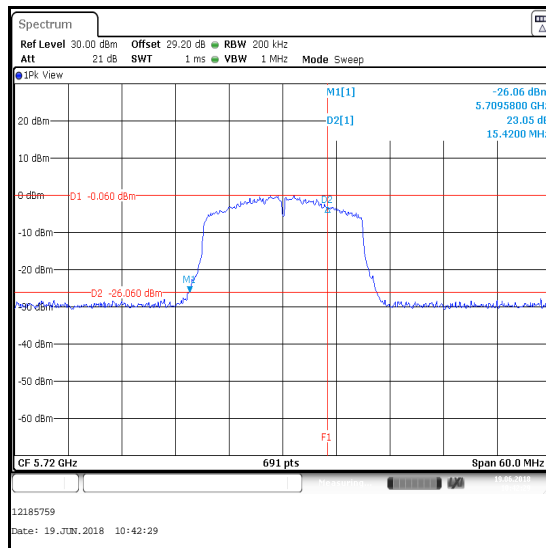

Single Channel

Transmitter 26 dB Emission Bandwidth (Straddle Channels) (continued)

Results: 802.11n / 20 MHz / MIMO / 3Tx TxBF / BPSK / MCS0 / Core 0

Channel	Frequency (MHz)	26 dB Emission Bandwidth (MHz)
Single	5720	20.984

Single Channel

Results: Reference Plots / 802.11n / 20 MHz / MIMO / 3Tx TxBF / BPSK / MCS0 / Core 0

Channel	Frequency (MHz)	26 dB Emission Bandwidth (MHz)
Single	5720	15.420

Single Channel

Transmitter 26 dB Emission Bandwidth (Straddle Channels) (continued)