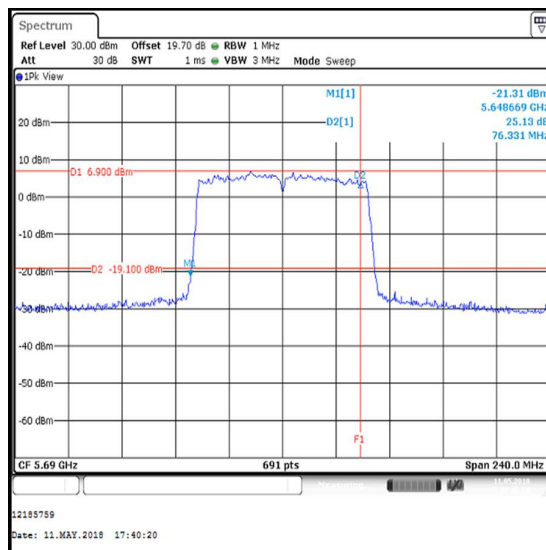

Channel	Frequency (MHz)	26 dB Emission Bandwidth (MHz)
Single	5710	35.145

Single Channel

Transmitter 26 dB Emission Bandwidth (Straddle Channels) (continued)

Results: 802.11ac / 80 MHz / MIMO / 3Tx CDD / BPSK / MCS0x1 / Core 1

Single Channel

Transmitter 26 dB Emission Bandwidth (Straddle Channels) (continued)

Results: 802.11ac / 80 MHz / MIMO / 3Tx CDD / BPSK / MCS0x1 / Core 0

Channel	Frequency (MHz)	26 dB Emission Bandwidth (MHz)
Single	5690	83.358