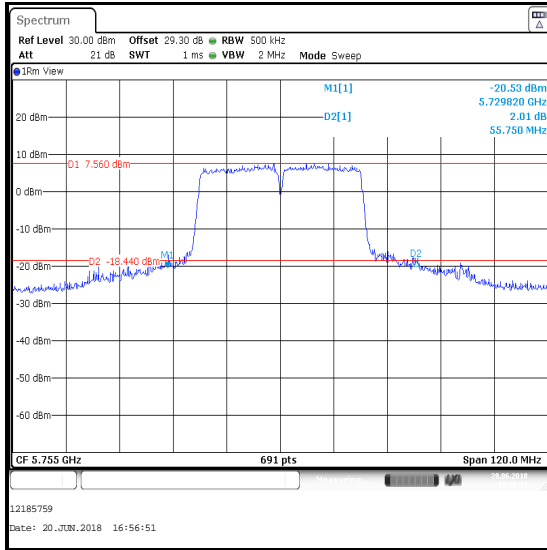

Bottom Channel

Top Channel

Transmitter 26 dB Emission Bandwidth (5.725-5.85 GHz band) (continued)

Results: 802.11n / 40 MHz / MIMO / 2Tx TXBF / BPSK / MCS0 / Core 0

Channel	Frequency (MHz)	26 dB Emission Bandwidth (MHz)
Bottom	5755	55.750
Top	5795	62.500