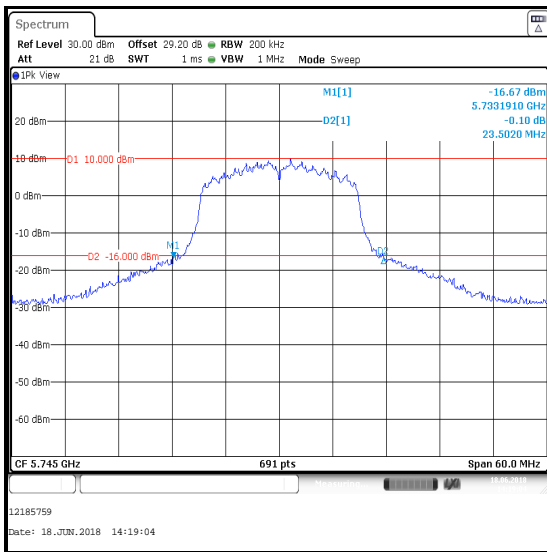

Transmitter 26 dB Emission Bandwidth (5.725-5.85 GHz band) (continued)

Results: 802.11n / 20 MHz / MIMO / 2Tx TXBF / BPSK / MCS0 / Core 0

Channel	Frequency (MHz)	26 dB Emission Bandwidth (MHz)
Bottom	5745	23.502
Middle	5785	29.957
Top	5825	31.809

Bottom Channel