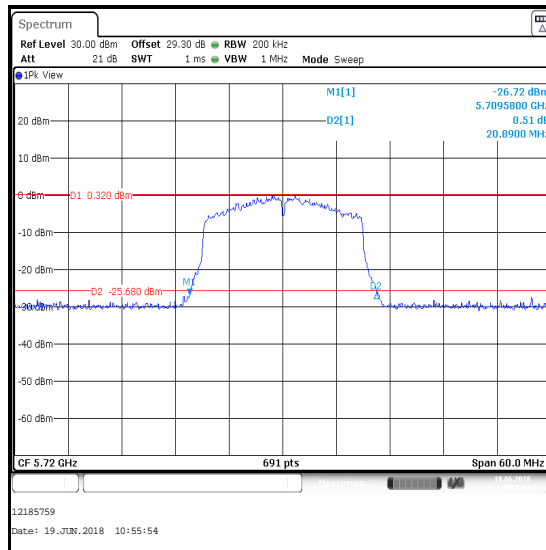

Transmitter 26 dB Emission Bandwidth (Straddle Channels) (continued)

Results: 802.11n / 20 MHz / MIMO / 3Tx TxBF / BPSK / MCS0 / Core 2

Channel	Frequency (MHz)	26 dB Emission Bandwidth (MHz)
Single	5720	20.890

Single Channel