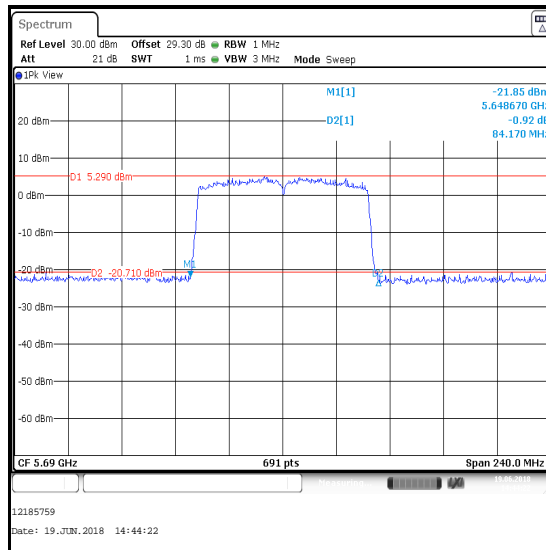

Channel	Frequency (MHz)	26 dB Emission Bandwidth (MHz)
Single	5690	81.890

Single Channel

Results: Reference Plots / 802.11ac / 80 MHz / MIMO / 3Tx TxBF / BPSK / MCS0 / Core 1

Channel	Frequency (MHz)	26 dB Emission Bandwidth (MHz)
Single	5690	75.640

Single Channel

Transmitter 26 dB Emission Bandwidth (Straddle Channels) (continued)

Results: 802.11ac / 80 MHz / MIMO / 3Tx TxBF / BPSK / MCS0 / Core 0

Channel	Frequency (MHz)	26 dB Emission Bandwidth (MHz)
Single	5690	84.170