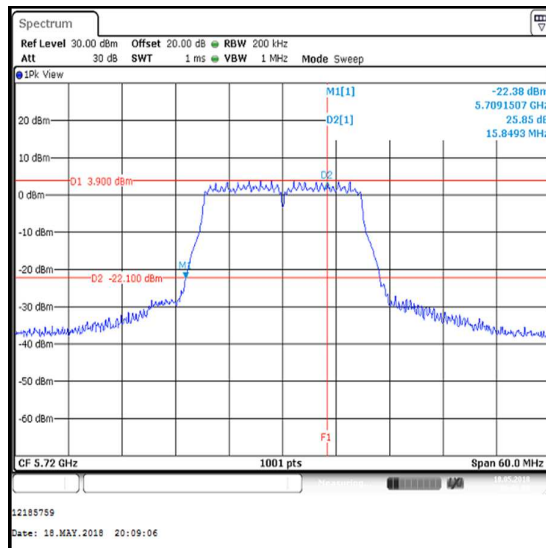

Channel	Frequency (MHz)	26 dB Emission Bandwidth (MHz)
Single	5690	75.984

Single Channel

Transmitter 26 dB Emission Bandwidth (Straddle Channels) (continued)

Results: 802.11n / 20 MHz / MIMO / 3Tx STBC / BPSK / MCS0 / Core 1

Single Channel

Transmitter 26 dB Emission Bandwidth (Straddle Channels) (continued)

Results: 802.11n / 20 MHz / MIMO / 3Tx STBC / BPSK / MCS0 / Core 0

Channel	Frequency (MHz)	26 dB Emission Bandwidth (MHz)
Single	5720	21.519