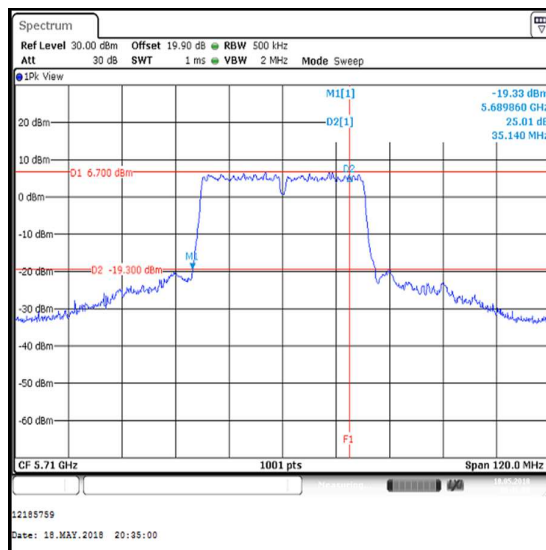

Single Channel

Results: Reference Plots / 802.11n / 40 MHz / MIMO / 3 Tx STBC / BPSK / MCS0 / Core 0

Channel	Frequency (MHz)	26 dB Emission Bandwidth (MHz)
Single	5710	35.499

Single Channel

Transmitter 26 dB Emission Bandwidth (Straddle Channels) (continued)

Results: 802.11n / 40 MHz / MIMO / 3Tx STBC / BPSK / MCS0 / Core 2

Channel	Frequency (MHz)	26 dB Emission Bandwidth (MHz)
Single	5710	40.999

Single Channel

Results: Reference Plots / 802.11n / 40 MHz / MIMO / 3 Tx STBC / BPSK / MCS0 / Core 2

Channel	Frequency (MHz)	26 dB Emission Bandwidth (MHz)
Single	5710	35.140

Single Channel

Transmitter 26 dB Emission Bandwidth (Straddle Channels) (continued)

Results: 802.11ac / 80 MHz / MIMO / 3Tx STBC / BPSK / MCS0 / Core 1