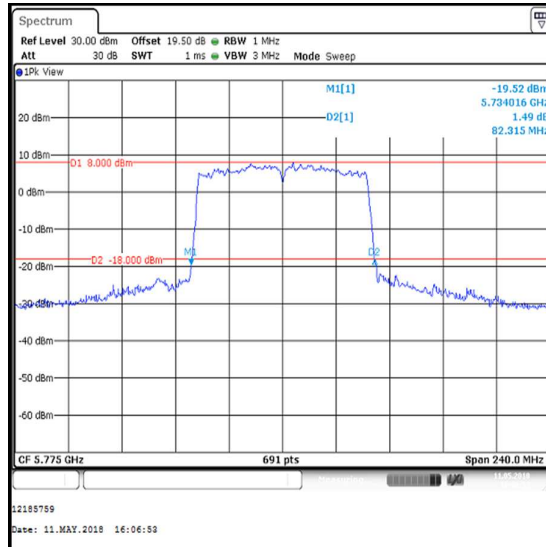

Bottom Channel

Top Channel

Transmitter 26 dB Emission Bandwidth (5.725-5.85 GHz band) (continued)

Results: 802.11ac / 80 MHz / MIMO / 2Tx CDD / BPSK / MCS0x1 / Core 1

Channel	Frequency (MHz)	26 dB Emission Bandwidth (MHz)
Single	5775	82.315