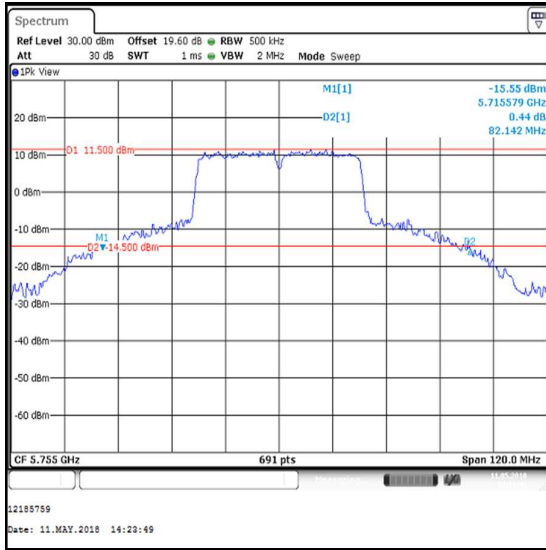

Results: 802.11n / 20 MHz / SISO / BPSK / MCS0 / Core 0

Channel	Frequency (MHz)	26 dB Emission Bandwidth (MHz)
Bottom	5745	37.771
Middle	5785	37.250
Top	5825	37.424

Bottom Channel

Middle Channel

Top Channel

Transmitter 26 dB Emission Bandwidth (5.725-5.85 GHz band) (continued)

Results: 802.11n / 40 MHz / SISO / BPSK / MCS0 / Core 0

Channel	Frequency (MHz)	26 dB Emission Bandwidth (MHz)
Bottom	5755	82.142
Top	5795	77.626