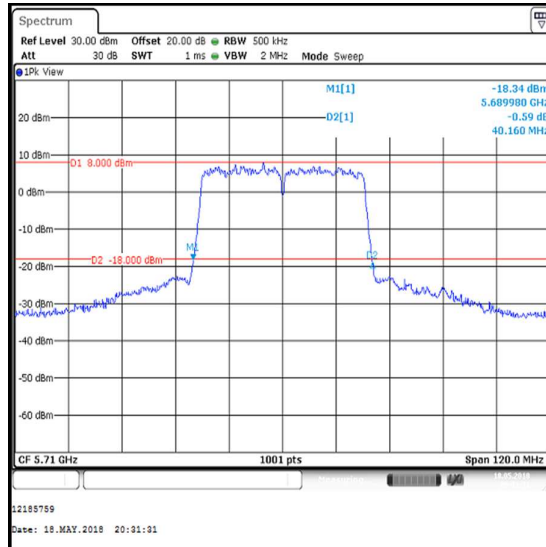

Transmitter 26 dB Emission Bandwidth (Straddle Channels) (continued)

Results: 802.11n / 40 MHz / MIMO / 3Tx STBC / BPSK / MCS0 / Core 1

Channel	Frequency (MHz)	26 dB Emission Bandwidth (MHz)
Single	5710	40.160

Single Channel