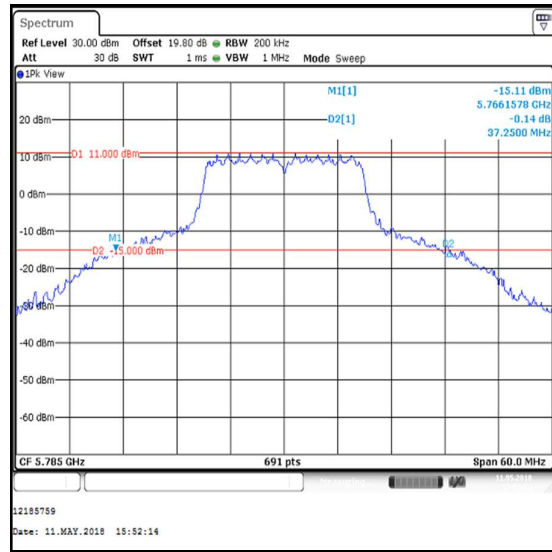

Middle Channel