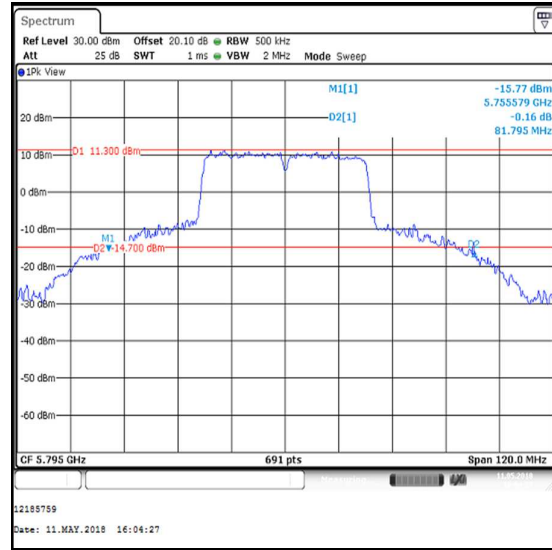

Bottom Channel

Top Channel

Transmitter 26 dB Emission Bandwidth (5.725-5.85 GHz band) (continued)

Results: 802.11n / 40 MHz / MIMO / 2Tx CDD / BPSK / MCS0 / Core 0

Channel	Frequency (MHz)	26 dB Emission Bandwidth (MHz)
Bottom	5755	67.554
Top	5795	81.795

Bottom Channel

Top Channel

Transmitter 26 dB Emission Bandwidth (5.725-5.85 GHz band) (continued)

Results: 802.11ac / 80 MHz / MIMO / 2Tx CDD / BPSK / MCS0x1 / Core 1

Channel	Frequency (MHz)	26 dB Emission Bandwidth (MHz)
Single	5775	82.315