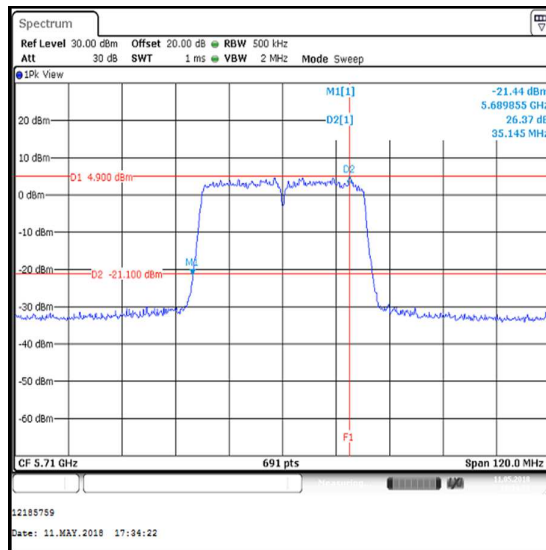

Channel	Frequency (MHz)	26 dB Emission Bandwidth (MHz)
Single	5720	15.940

Single Channel

Transmitter 26 dB Emission Bandwidth (Straddle Channels) (continued)

Results: 802.11n / 40 MHz / MIMO / 3Tx CDD / BPSK / MCS0 / Core 1

Single Channel

Transmitter 26 dB Emission Bandwidth (Straddle Channels) (continued)

Results: 802.11n / 40 MHz / MIMO / 3Tx CDD / BPSK / MCS0 / Core 0

Channel	Frequency (MHz)	26 dB Emission Bandwidth (MHz)
Single	5710	40.810