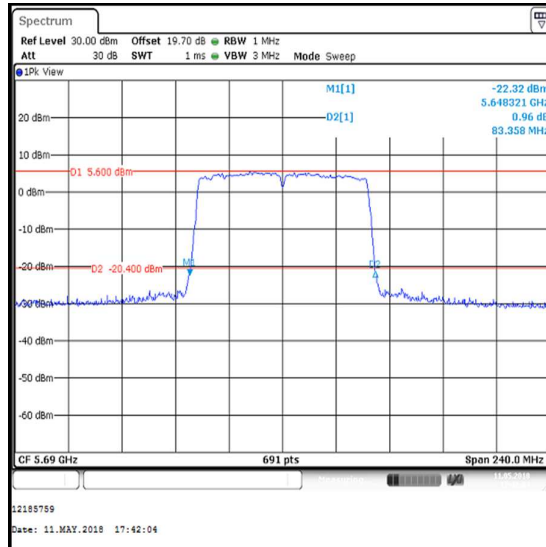

Channel	Frequency (MHz)	26 dB Emission Bandwidth (MHz)
Single	5710	35.145

Single Channel

Transmitter 26 dB Emission Bandwidth (Straddle Channels) (continued)

Results: 802.11ac / 80 MHz / MIMO / 3Tx CDD / BPSK / MCS0x1 / Core 1

Channel	Frequency (MHz)	26 dB Emission Bandwidth (MHz)
Single	5690	83.010

Single Channel

Results: Reference Plots / 802.11ac / 80 MHz / MIMO / 3Tx CDD / BPSK / MCS0x1 / Core 1

Channel	Frequency (MHz)	26 dB Emission Bandwidth (MHz)
Single	5690	76.331

Single Channel

Transmitter 26 dB Emission Bandwidth (Straddle Channels) (continued)

Results: 802.11ac / 80 MHz / MIMO / 3Tx CDD / BPSK / MCS0x1 / Core 0

Channel	Frequency (MHz)	26 dB Emission Bandwidth (MHz)
Single	5690	83.358