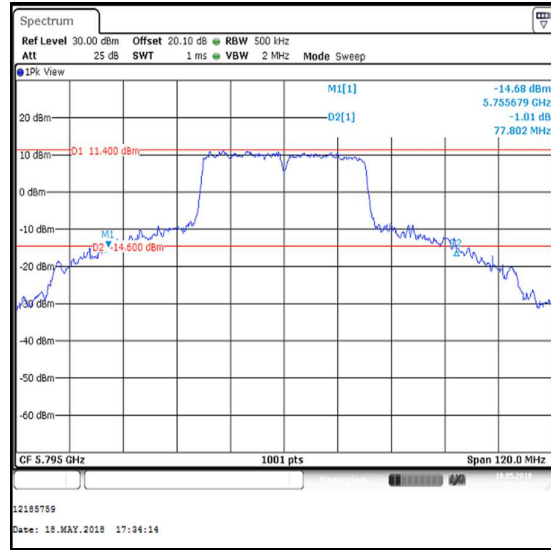

Top Channel