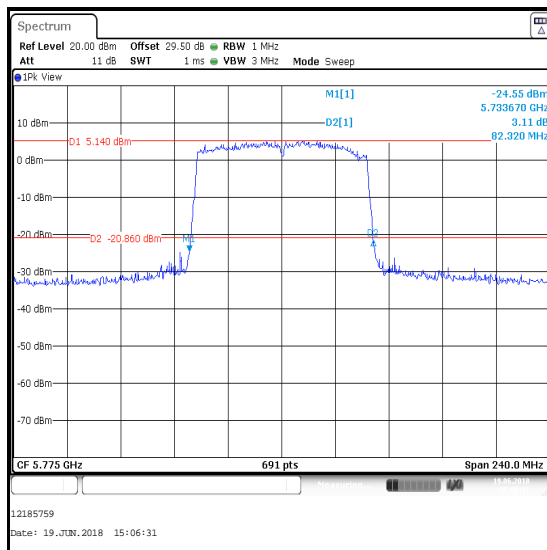

Bottom Channel

Top Channel

Transmitter 26 dB Emissions Bandwidth (continued)

Results: 802.11ac / 80 MHz / MIMO / 2Tx TXBF / BPSK / MCS0 / Core 1

Channel	Frequency (MHz)	26 dB Emission Bandwidth (MHz)
Single	5775	82.320