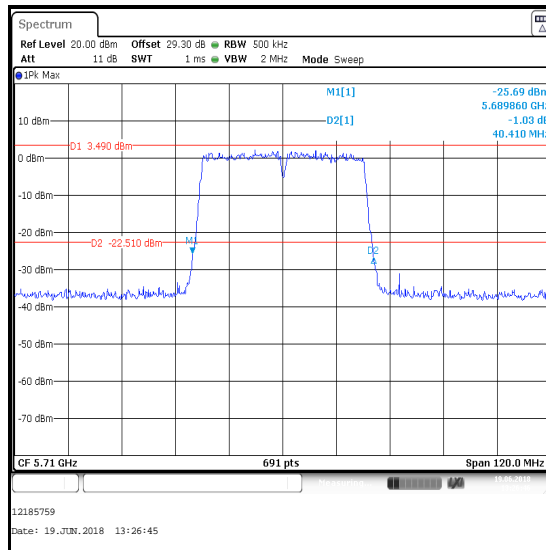

Channel	Frequency (MHz)	26 dB Emission Bandwidth (MHz)
Single	5710	40.530

Single Channel

Results: Reference Plots / 802.11n / 40 MHz / MIMO / 3Tx TxBF / BPSK / MCS0 / Core 1

Channel	Frequency (MHz)	26 dB Emission Bandwidth (MHz)
Single	5710	35.320

Single Channel

Transmitter 26 dB Emission Bandwidth (Straddle Channels) (continued)

Results: 802.11n / 40 MHz / MIMO / 3Tx TxBF / BPSK / MCS0 / Core 0

Channel	Frequency (MHz)	26 dB Emission Bandwidth (MHz)
Single	5710	40.410