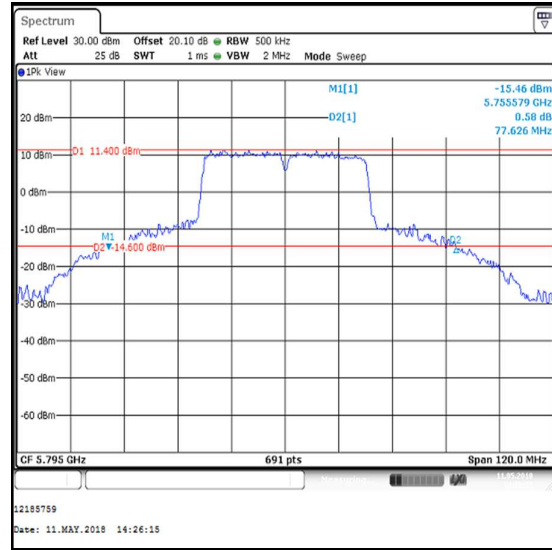

Top Channel