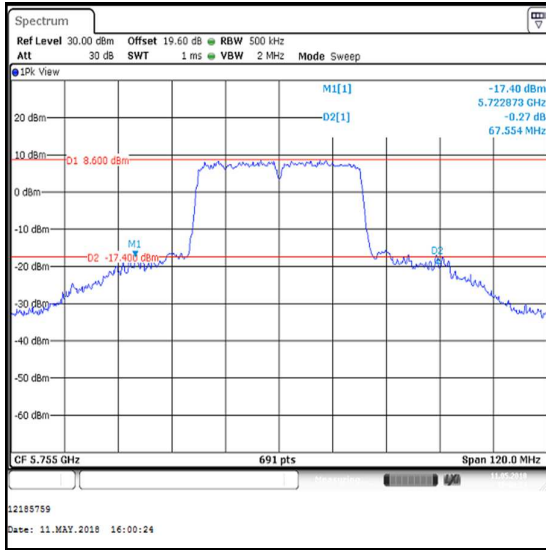

Bottom Channel

Top Channel

Transmitter 26 dB Emission Bandwidth (5.725-5.85 GHz band) (continued)

Results: 802.11n / 40 MHz / MIMO / 2Tx CDD / BPSK / MCS0 / Core 0

Channel	Frequency (MHz)	26 dB Emission Bandwidth (MHz)
Bottom	5755	67.554
Top	5795	81.795