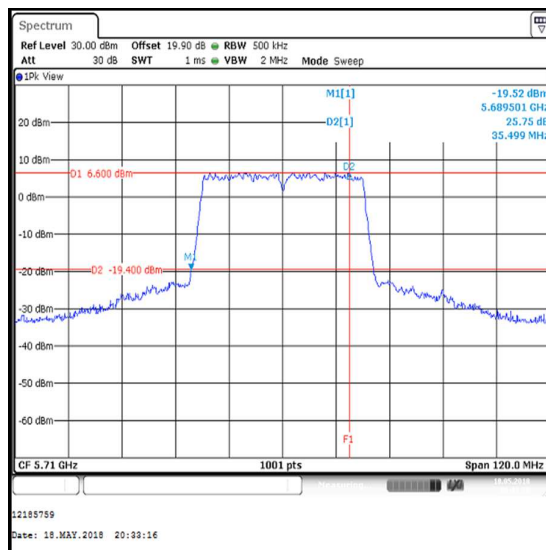

Single Channel

Transmitter 26 dB Emission Bandwidth (Straddle Channels) (continued)

Results: 802.11n / 40 MHz / MIMO / 3Tx STBC / BPSK / MCS0 / Core 0

Channel	Frequency (MHz)	26 dB Emission Bandwidth (MHz)
Single	5710	40.879

Single Channel

Results: Reference Plots / 802.11n / 40 MHz / MIMO / 3 Tx STBC / BPSK / MCS0 / Core 0

Channel	Frequency (MHz)	26 dB Emission Bandwidth (MHz)
Single	5710	35.499

Single Channel

Transmitter 26 dB Emission Bandwidth (Straddle Channels) (continued)