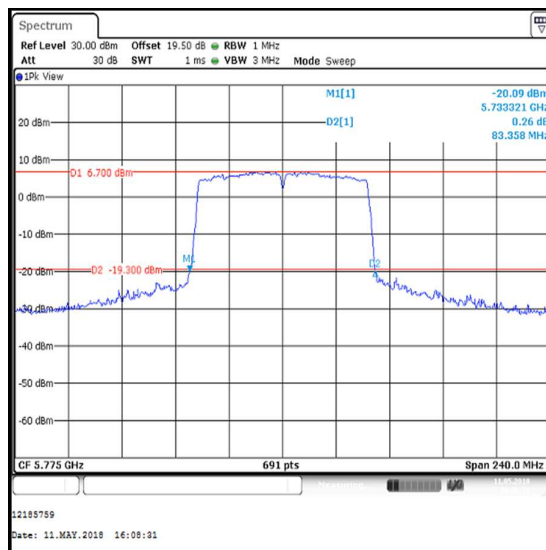

Results: 802.11ac / 80 MHz / MIMO / 2Tx CDD / BPSK / MCS0x1 / Core 0

Channel	Frequency (MHz)	26 dB Emission Bandwidth (MHz)
Single	5775	83.358

Single Channel