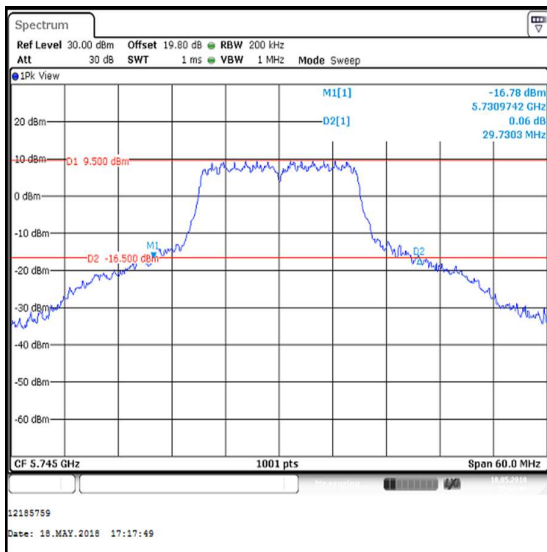

Transmitter 26 dB Emission Bandwidth (5.725-5.85 GHz band) (continued)

Results: 802.11n / 20 MHz / MIMO / 2Tx STBC / BPSK / MCS0 / Core 0

Channel	Frequency (MHz)	26 dB Emission Bandwidth (MHz)
Bottom	5745	29.730
Middle	5785	36.923
Top	5825	38.601

Bottom Channel