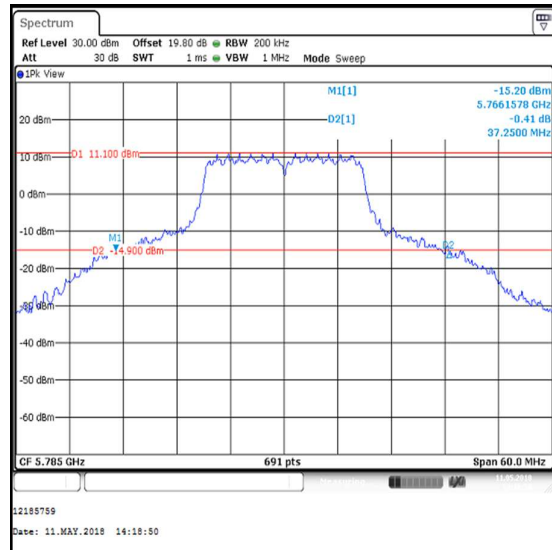

Middle Channel