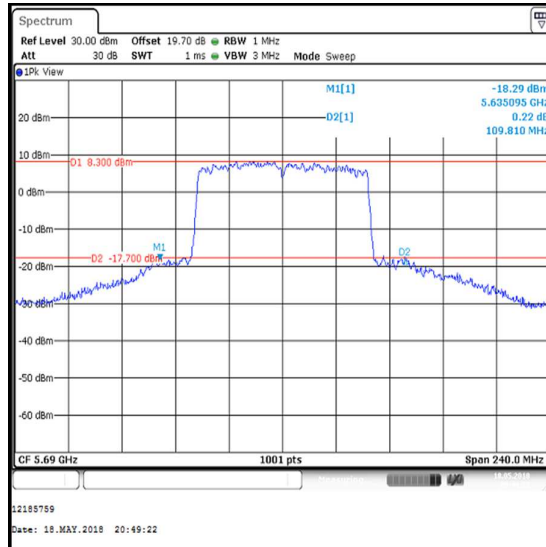

Single Channel

Transmitter 26 dB Emission Bandwidth (Straddle Channels) (continued)

Results: 802.11ac / 80 MHz / MIMO / 3Tx STBC / BPSK / MCS0 / Core 0

Channel	Frequency (MHz)	26 dB Emission Bandwidth (MHz)
Single	5690	82.957

Single Channel

Results: Reference Plots / 802.11ac / 80 MHz / MIMO / 3Tx STBC / BPSK / MCS0 / Core 0

Channel	Frequency (MHz)	26 dB Emission Bandwidth (MHz)
Single	5690	76.478

Single Channel

Transmitter 26 dB Emission Bandwidth (Straddle Channels) (continued)

Results: 802.11ac / 80 MHz / MIMO / 3Tx STBC / BPSK / MCS0 / Core 2

Channel	Frequency (MHz)	26 dB Emission Bandwidth (MHz)
Single	5690	109.810

Single Channel

Results: Reference Plots / 802.11ac / 80 MHz / MIMO / 3Tx STBC / BPSK / MCS0 / Core 2