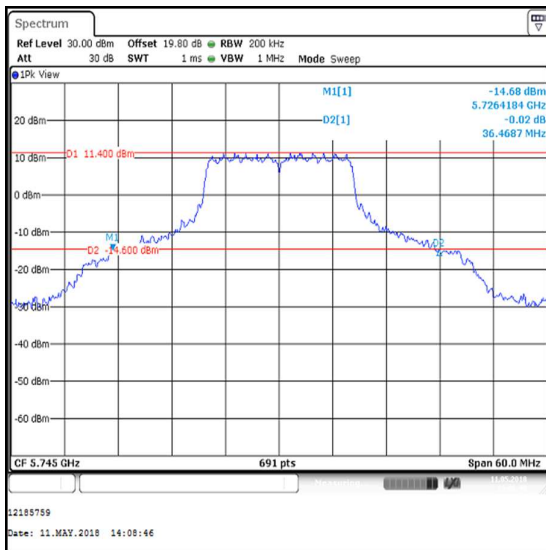

Transmitter 26 dB Emission Bandwidth (5.725-5.85 GHz band) (continued)

4.2.5. 5.725-5.85 GHz band

Results: 802.11a / 20 MHz / SISO / BPSK / 6 Mbps / Core 0

Channel	Frequency (MHz)	26 dB Emission Bandwidth (MHz)
Bottom	5745	36.469
Middle	5785	36.035
Top	5825	36.729

Bottom Channel