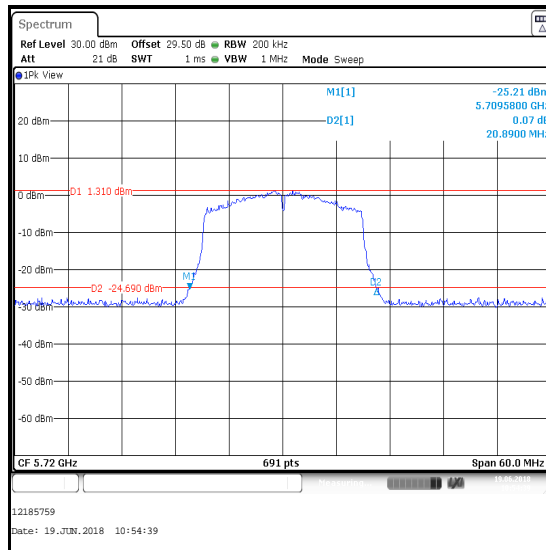

Transmitter 26 dB Emission Bandwidth (Straddle Channels) (continued)

Results: 802.11n / 20 MHz / MIMO / 3Tx TxBF / BPSK / MCS0 / Core 1

Channel	Frequency (MHz)	26 dB Emission Bandwidth (MHz)
Single	5720	20.890

Single Channel