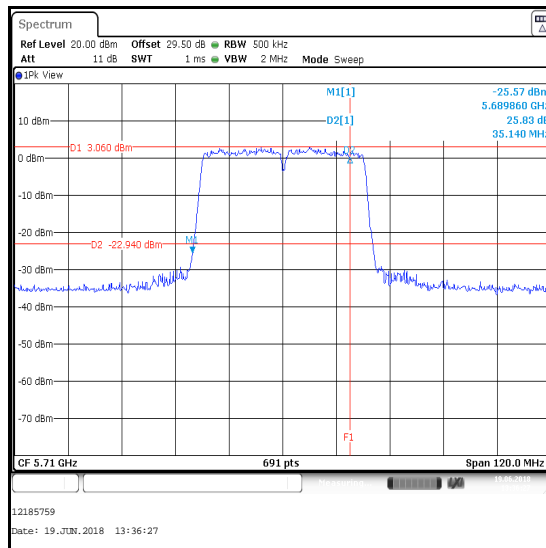

Results: Reference Plots / 802.11n / 40 MHz / MIMO / 3 Tx TxBF / BPSK / MCS0 / Core 2

Channel	Frequency (MHz)	26 dB Emission Bandwidth (MHz)
Single	5710	35.140

Single Channel