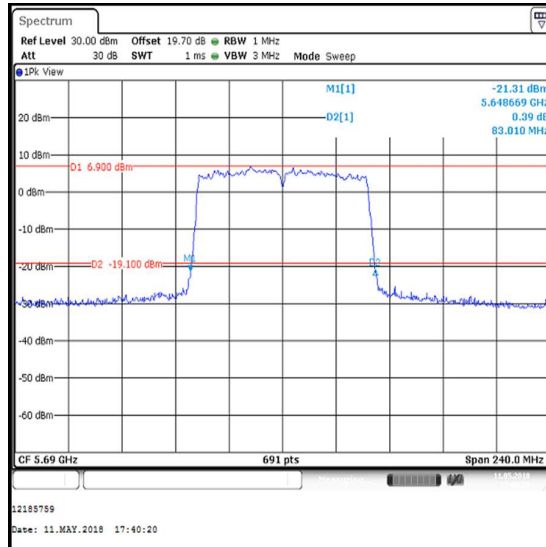

Transmitter 26 dB Emission Bandwidth (Straddle Channels) (continued)

Results: 802.11ac / 80 MHz / MIMO / 3Tx CDD / BPSK / MCS0x1 / Core 1

Channel	Frequency (MHz)	26 dB Emission Bandwidth (MHz)
Single	5690	83.010

Single Channel