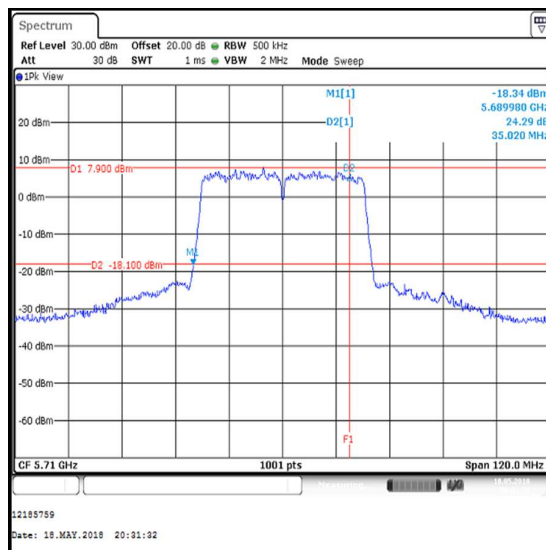

Results: 802.11n / 20 MHz / MIMO / 3Tx STBC / BPSK / MCS0 / Core 2

Channel	Frequency (MHz)	26 dB Emission Bandwidth (MHz)
Single	5720	21.639

Single Channel

Results: Reference Plots / 802.11n / 20 MHz / MIMO / 3Tx STBC / BPSK / MCS0 / Core 2

Channel	Frequency (MHz)	26 dB Emission Bandwidth (MHz)
Single	5720	15.789

Single Channel

Transmitter 26 dB Emission Bandwidth (Straddle Channels) (continued)

Results: 802.11n / 40 MHz / MIMO / 3Tx STBC / BPSK / MCS0 / Core 1

Single Channel

Transmitter 26 dB Emission Bandwidth (Straddle Channels) (continued)

Results: 802.11n / 40 MHz / MIMO / 3Tx STBC / BPSK / MCS0 / Core 0

Channel	Frequency (MHz)	26 dB Emission Bandwidth (MHz)
Single	5710	40.879