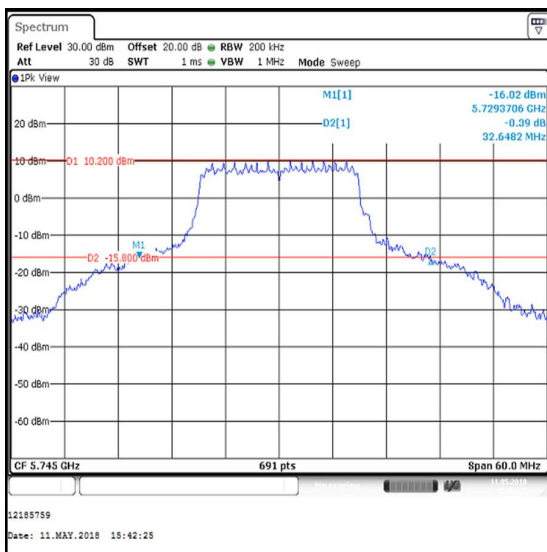

Transmitter 26 dB Emission Bandwidth (5.725-5.85 GHz band) (continued)

Results: 802.11n / 20 MHz / MIMO / 2Tx CDD / BPSK / MCS0 / Core 1

Channel	Frequency (MHz)	26 dB Emission Bandwidth (MHz)
Bottom	5745	32.648
Middle	5785	38.119
Top	5825	38.205

Bottom Channel