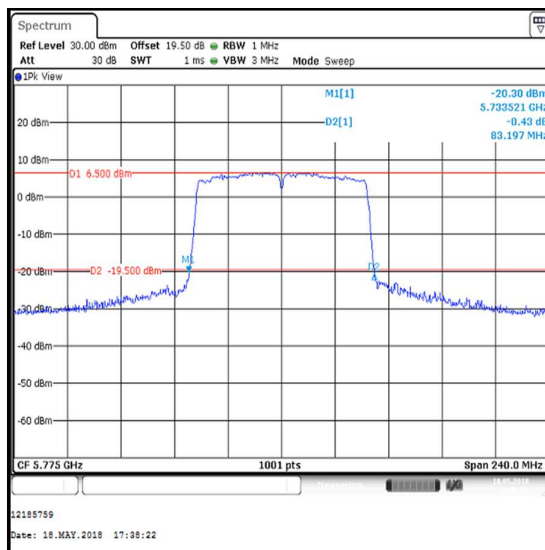

Results: 802.11ac / 80 MHz / MIMO / 2Tx STBC / BPSK / MCS0x1 / Core 0

Channel	Frequency (MHz)	26 dB Emission Bandwidth (MHz)
Single	5775	83.197

Single Channel