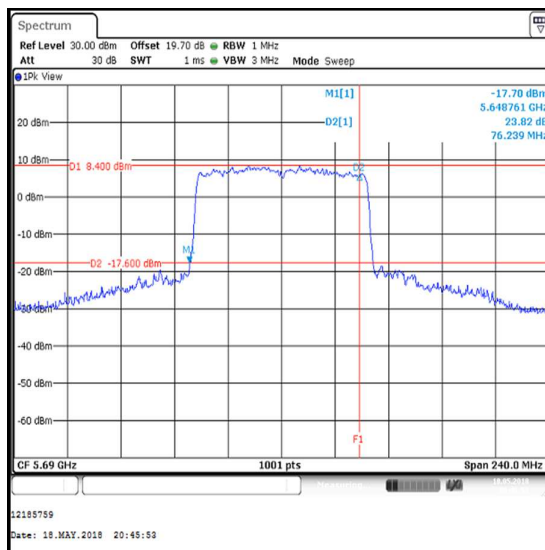

Results: Reference Plots / 802.11ac / 80 MHz / MIMO / 3Tx STBC / BPSK / MCS0 / Core 1

Channel	Frequency (MHz)	26 dB Emission Bandwidth (MHz)
Single	5690	76.239

Single Channel