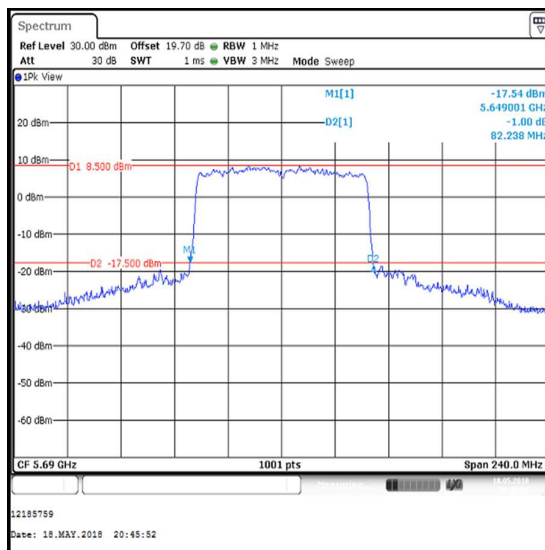

Transmitter 26 dB Emission Bandwidth (Straddle Channels) (continued)

Results: 802.11ac / 80 MHz / MIMO / 3Tx STBC / BPSK / MCS0 / Core 1

Channel	Frequency (MHz)	26 dB Emission Bandwidth (MHz)
Single	5690	82.238

Single Channel