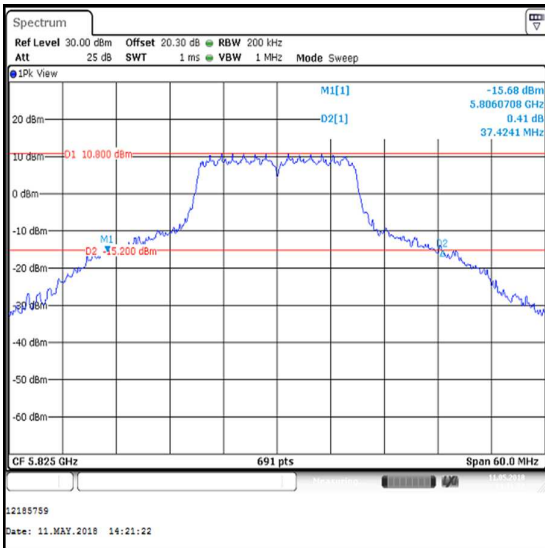

Results: 802.11n / 20 MHz / SISO / BPSK / MCS0 / Core 0

Channel	Frequency (MHz)	26 dB Emission Bandwidth (MHz)
Bottom	5745	37.771
Middle	5785	37.250
Top	5825	37.424

Bottom Channel

Middle Channel

Top Channel

Transmitter 26 dB Emission Bandwidth (5.725-5.85 GHz band) (continued)

Results: 802.11n / 40 MHz / SISO / BPSK / MCS0 / Core 0

Channel	Frequency (MHz)	26 dB Emission Bandwidth (MHz)
Bottom	5755	82.142
Top	5795	77.626