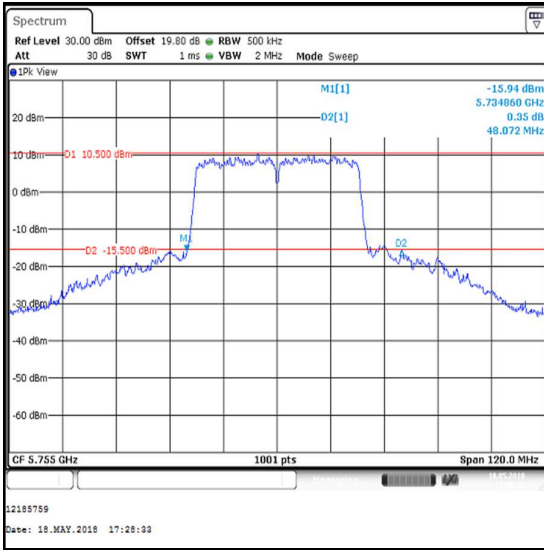

Bottom Channel

Middle Channel

Top Channel

Transmitter 26 dB Emission Bandwidth (5.725-5.85 GHz band) (continued)

Results: 802.11n / 40 MHz / MIMO / 2Tx STBC / BPSK / MCS0 / Core 1

Channel	Frequency (MHz)	26 dB Emission Bandwidth (MHz)
Bottom	5755	48.072
Top	5795	72.408