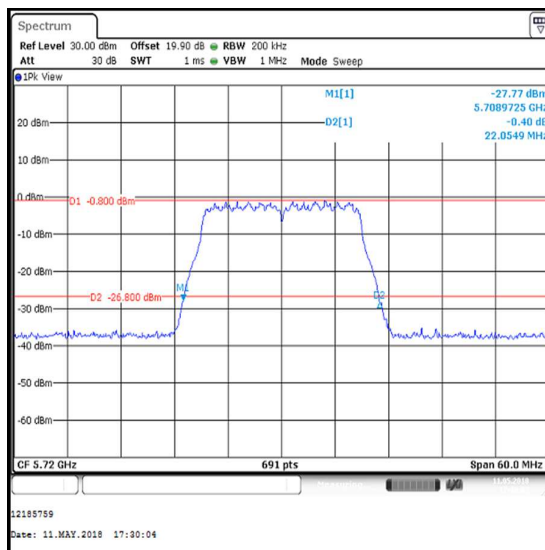

Transmitter 26 dB Emission Bandwidth (Straddle Channels) (continued)

Results: 802.11n / 20 MHz / MIMO / 3Tx CDD / BPSK / MCS0 / Core 0

Channel	Frequency (MHz)	26 dB Emission Bandwidth (MHz)
Single	5720	22.055

Single Channel

Results: Reference Plots / 802.11n / 20 MHz / MIMO / 3Tx CDD / BPSK / MCS0 / Core 0

Channel	Frequency (MHz)	26 dB Emission Bandwidth (MHz)
Single	5720	16.028

Single Channel

Transmitter 26 dB Emission Bandwidth (Straddle Channels) (continued)