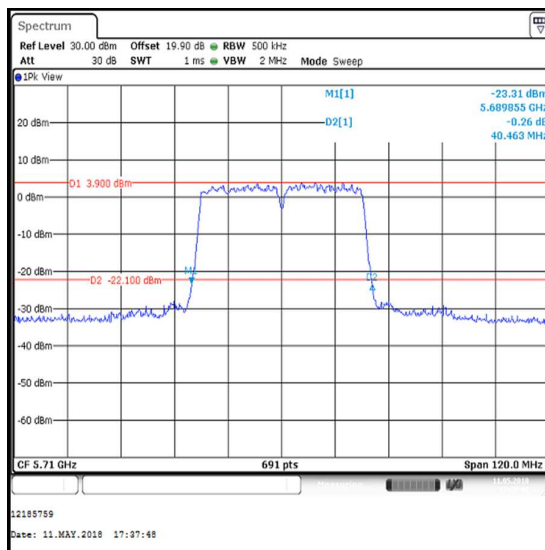

Transmitter 26 dB Emission Bandwidth (Straddle Channels) (continued)

Results: 802.11n / 40 MHz / MIMO / 3Tx CDD / BPSK / MCS0 / Core 2

Channel	Frequency (MHz)	26 dB Emission Bandwidth (MHz)
Single	5710	40.463

Single Channel