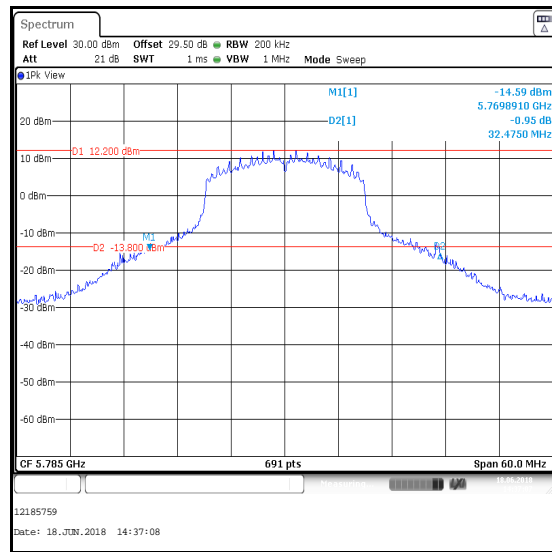

Middle Channel