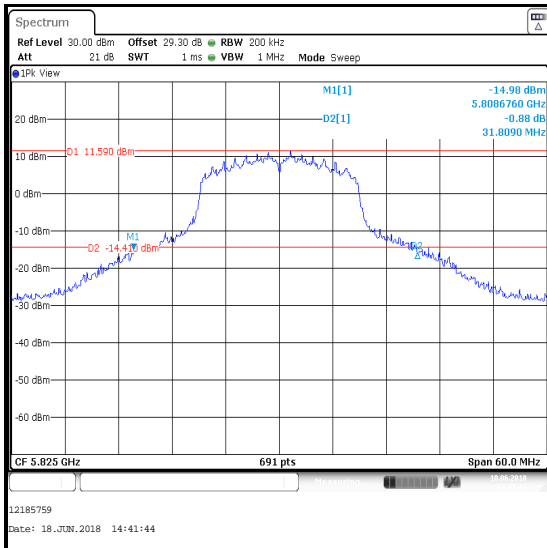

Top Channel