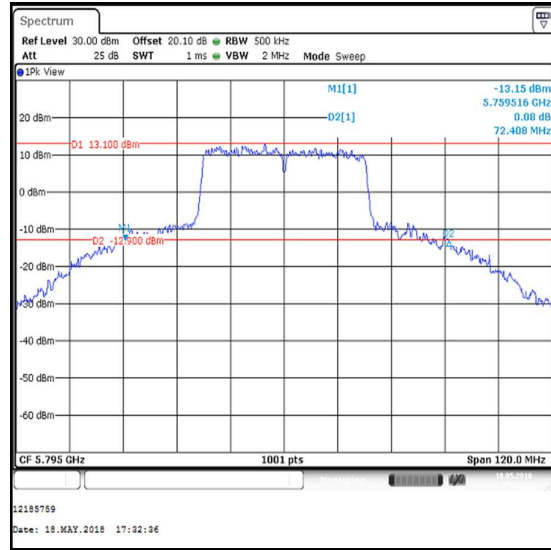

Top Channel