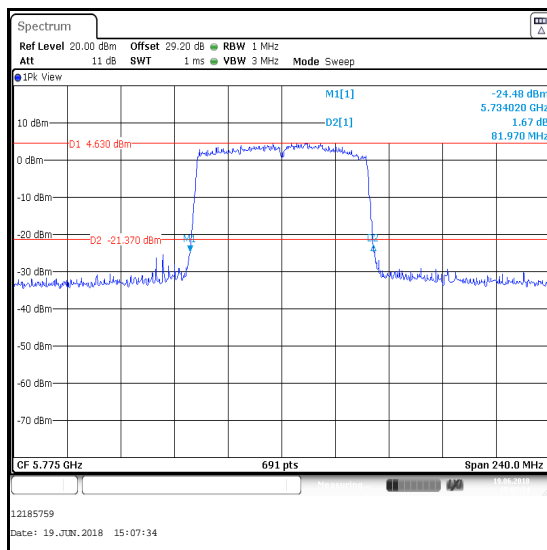

Results: 802.11ac / 80 MHz / MIMO / 2Tx TXBF / BPSK / MCS0 / Core 0

Channel	Frequency (MHz)	26 dB Emission Bandwidth (MHz)
Single	5775	81.970

Single Channel