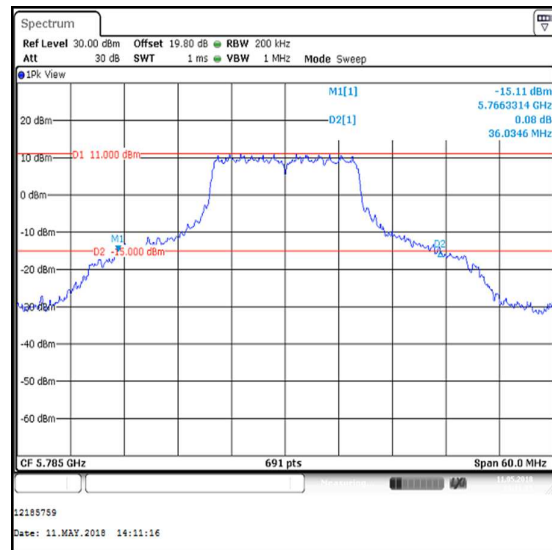

Middle Channel