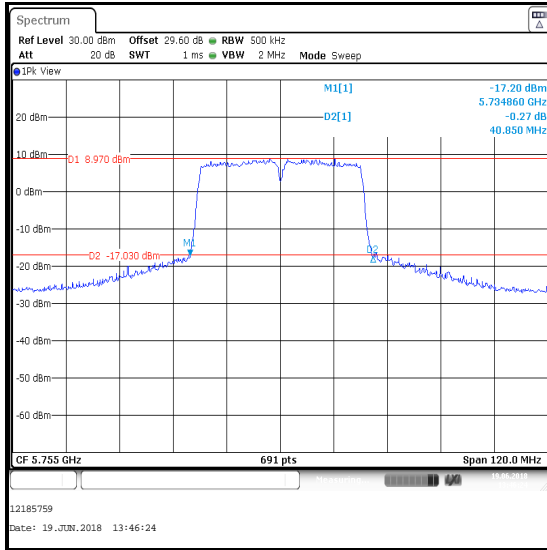

Bottom Channel

Middle Channel

Top Channel

Transmitter 26 dB Emission Bandwidth (5.725-5.85 GHz band) (continued)

Results: 802.11n / 40 MHz / MIMO / 2Tx TXBF / BPSK / MCS0 / Core 1

Channel	Frequency (MHz)	26 dB Emission Bandwidth (MHz)
Bottom	5755	40.850
Top	5795	67.020