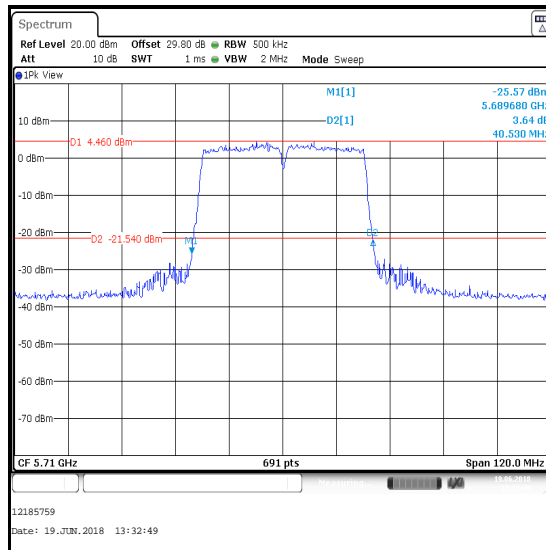

Transmitter 26 dB Emission Bandwidth (Straddle Channels) (continued)

Results: 802.11n / 40 MHz / MIMO / 3Tx TxBF / BPSK / MCS0 / Core 1

Channel	Frequency (MHz)	26 dB Emission Bandwidth (MHz)
Single	5710	40.530

Single Channel