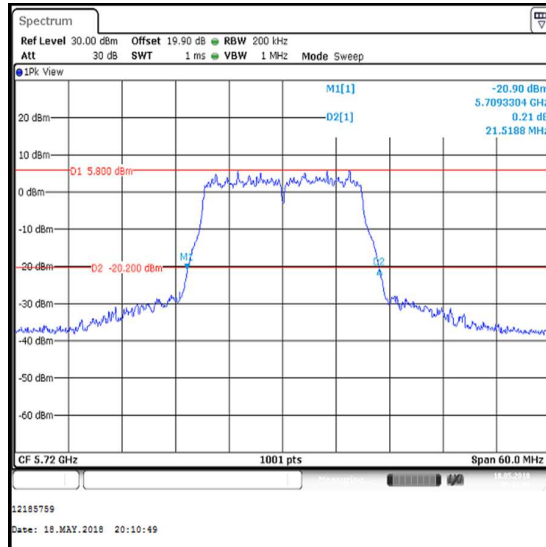

Channel	Frequency (MHz)	26 dB Emission Bandwidth (MHz)
Single	5690	75.984

Single Channel

Transmitter 26 dB Emission Bandwidth (Straddle Channels) (continued)

Results: 802.11n / 20 MHz / MIMO / 3Tx STBC / BPSK / MCS0 / Core 1

Channel	Frequency (MHz)	26 dB Emission Bandwidth (MHz)
Single	5720	21.759

Single Channel

Results: Reference Plots / 802.11n / 20 MHz / MIMO / 3Tx STBC / BPSK / MCS0 / Core 1

Channel	Frequency (MHz)	26 dB Emission Bandwidth (MHz)
Single	5720	15.849

Single Channel

Transmitter 26 dB Emission Bandwidth (Straddle Channels) (continued)

Results: 802.11n / 20 MHz / MIMO / 3Tx STBC / BPSK / MCS0 / Core 0

Channel	Frequency (MHz)	26 dB Emission Bandwidth (MHz)
Single	5720	21.519

Single Channel

Results: Reference Plots / 802.11n / 20 MHz / MIMO / 3Tx STBC / BPSK / MCS0 / Core 0

Channel	Frequency (MHz)	26 dB Emission Bandwidth (MHz)
Single	5720	15.670

Single Channel

Transmitter 26 dB Emission Bandwidth (Straddle Channels) (continued)