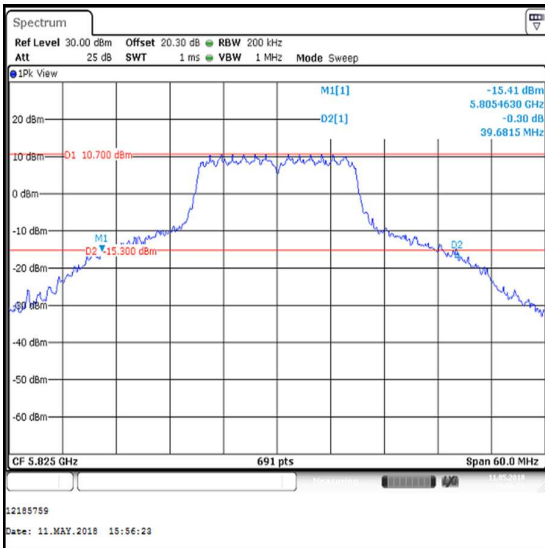

Top Channel