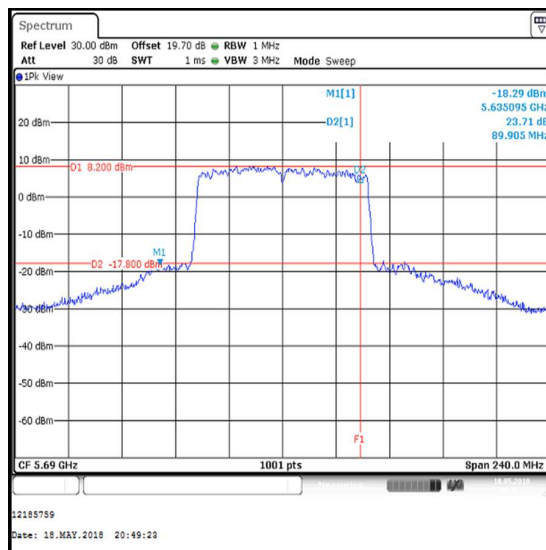

Results: Reference Plots / 802.11ac / 80 MHz / MIMO / 3Tx STBC / BPSK / MCS0 / Core 2

Channel	Frequency (MHz)	26 dB Emission Bandwidth (MHz)
Single	5690	89.905

Single Channel