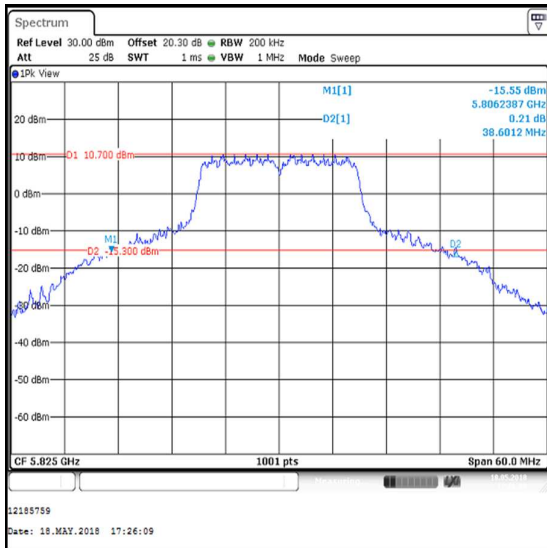

Top Channel