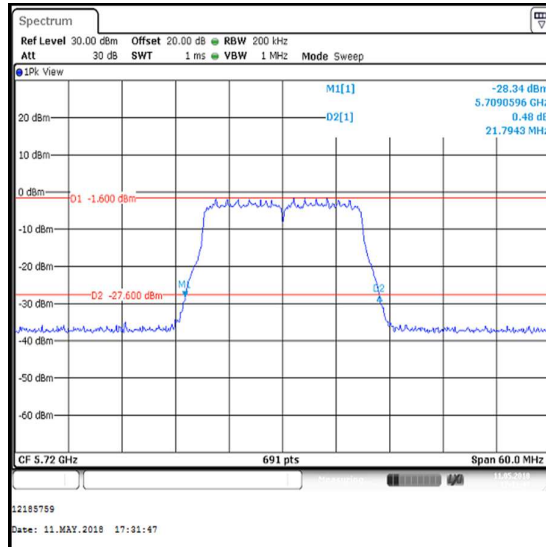

Transmitter 26 dB Emission Bandwidth (Straddle Channels) (continued)

Results: 802.11n / 20 MHz / MIMO / 3Tx CDD / BPSK / MCS0 / Core 2

Channel	Frequency (MHz)	26 dB Emission Bandwidth (MHz)
Single	5720	21.794

Single Channel