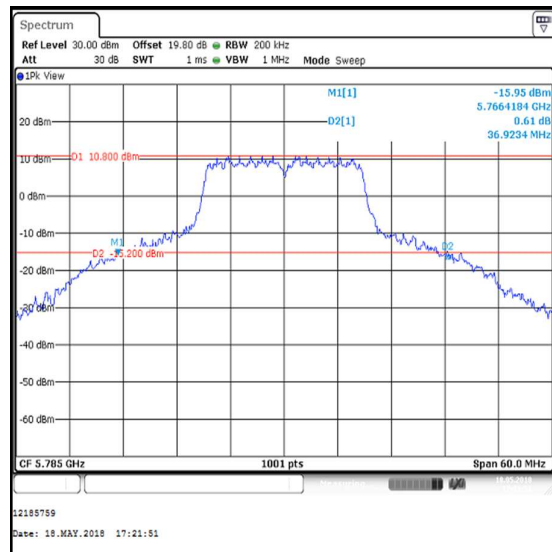

Middle Channel