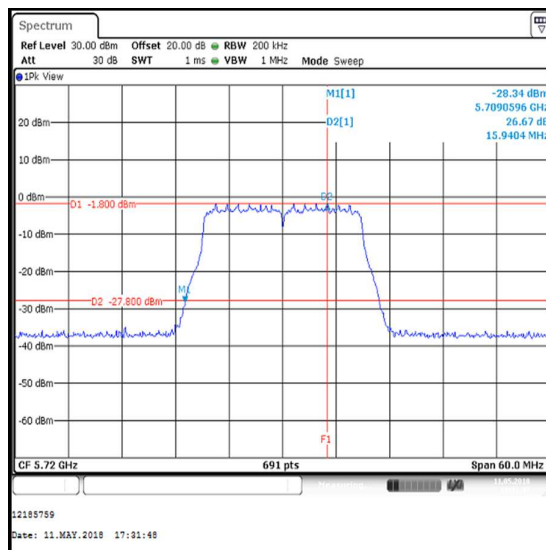

Single Channel

Results: Reference Plots / 802.11n / 20 MHz / MIMO / 3Tx CDD / BPSK / MCS0 / Core 0

Channel	Frequency (MHz)	26 dB Emission Bandwidth (MHz)
Single	5720	16.028

Single Channel

Transmitter 26 dB Emission Bandwidth (Straddle Channels) (continued)

Results: 802.11n / 20 MHz / MIMO / 3Tx CDD / BPSK / MCS0 / Core 2

Channel	Frequency (MHz)	26 dB Emission Bandwidth (MHz)
Single	5720	21.794

Single Channel

Results: Reference Plots / 802.11n / 20 MHz / MIMO / 3Tx CDD / BPSK / MCS0 / Core 2

Channel	Frequency (MHz)	26 dB Emission Bandwidth (MHz)
Single	5720	15.940

Single Channel

Transmitter 26 dB Emission Bandwidth (Straddle Channels) (continued)

Results: 802.11n / 40 MHz / MIMO / 3Tx CDD / BPSK / MCS0 / Core 1