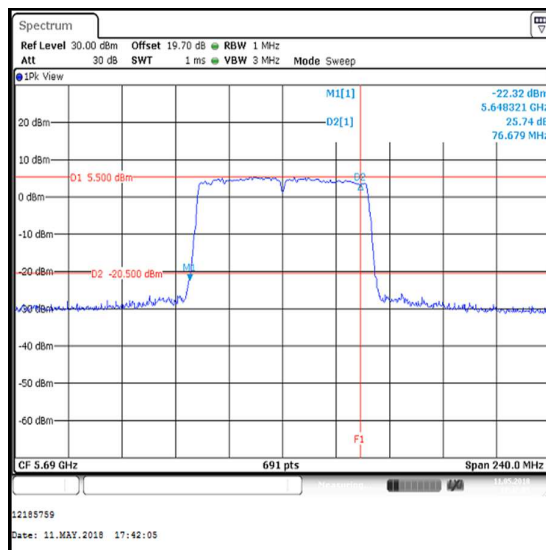

Single Channel

Transmitter 26 dB Emission Bandwidth (Straddle Channels) (continued)

Results: 802.11ac / 80 MHz / MIMO / 3Tx CDD / BPSK / MCS0x1 / Core 0

Channel	Frequency (MHz)	26 dB Emission Bandwidth (MHz)
Single	5690	83.358

Single Channel

Results: Reference Plots / 802.11ac / 80 MHz / MIMO / 3Tx CDD / BPSK / MCS0 / Core 0

Channel	Frequency (MHz)	26 dB Emission Bandwidth (MHz)
Single	5690	76.679

Single Channel

Transmitter 26 dB Emission Bandwidth (Straddle Channels) (continued)