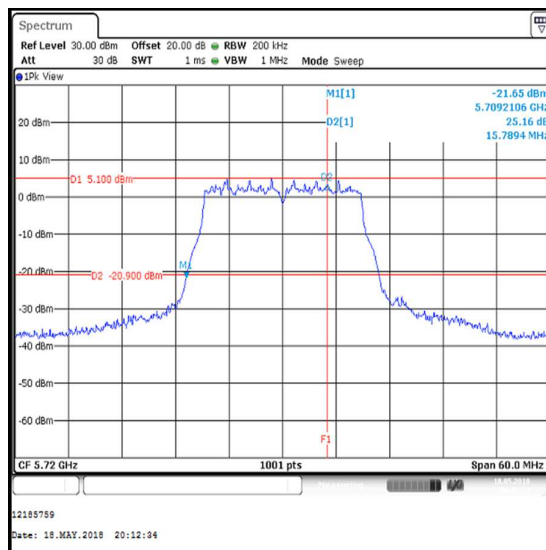

Single Channel

Results: Reference Plots / 802.11n / 20 MHz / MIMO / 3Tx STBC / BPSK / MCS0 / Core 0

Channel	Frequency (MHz)	26 dB Emission Bandwidth (MHz)
Single	5720	15.670

Single Channel

Transmitter 26 dB Emission Bandwidth (Straddle Channels) (continued)

Results: 802.11n / 20 MHz / MIMO / 3Tx STBC / BPSK / MCS0 / Core 2

Channel	Frequency (MHz)	26 dB Emission Bandwidth (MHz)
Single	5720	21.639

Single Channel

Results: Reference Plots / 802.11n / 20 MHz / MIMO / 3Tx STBC / BPSK / MCS0 / Core 2

Channel	Frequency (MHz)	26 dB Emission Bandwidth (MHz)
Single	5720	15.789

Single Channel

Transmitter 26 dB Emission Bandwidth (Straddle Channels) (continued)

Results: 802.11n / 40 MHz / MIMO / 3Tx STBC / BPSK / MCS0 / Core 1