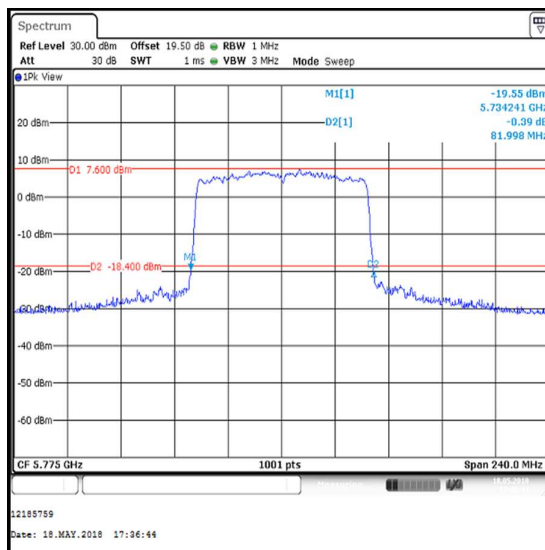

Bottom Channel

Top Channel

Transmitter 26 dB Emission Bandwidth (5.725-5.85 GHz band) (continued)

Results: 802.11ac / 80 MHz / MIMO / 2Tx STBC / BPSK / MCS0x1 / Core 1

Channel	Frequency (MHz)	26 dB Emission Bandwidth (MHz)
Single	5775	81.998