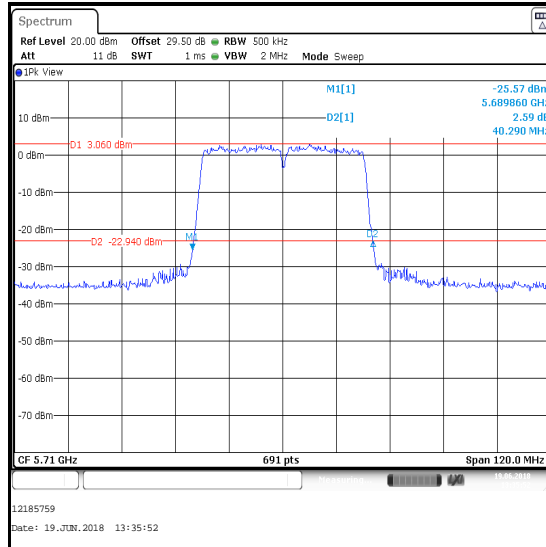

Transmitter 26 dB Emission Bandwidth (Straddle Channels) (continued)

Results: 802.11n / 40 MHz / MIMO / 3Tx TxBF / BPSK / MCS0 / Core 2

Channel	Frequency (MHz)	26 dB Emission Bandwidth (MHz)
Single	5710	40.290

Single Channel