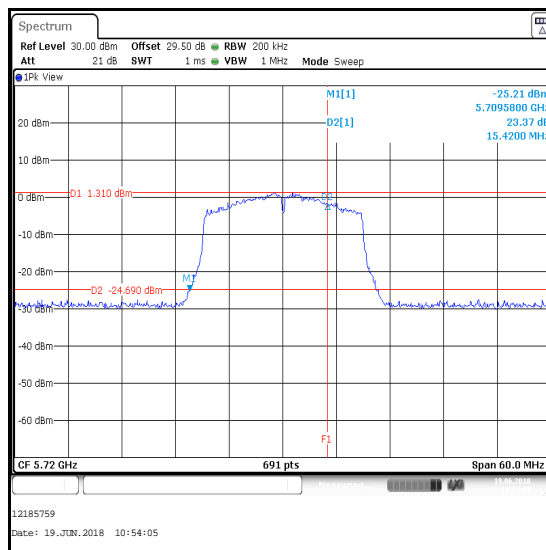

Results: Reference Plots / 802.11n / 20 MHz / MIMO / 3Tx TxBF / BPSK / MCS0 / Core 1

Channel	Frequency (MHz)	26 dB Emission Bandwidth (MHz)
Single	5720	15.420

Single Channel