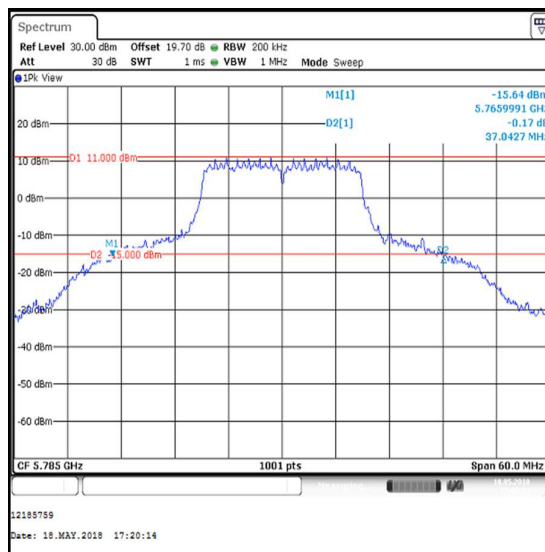

Middle Channel