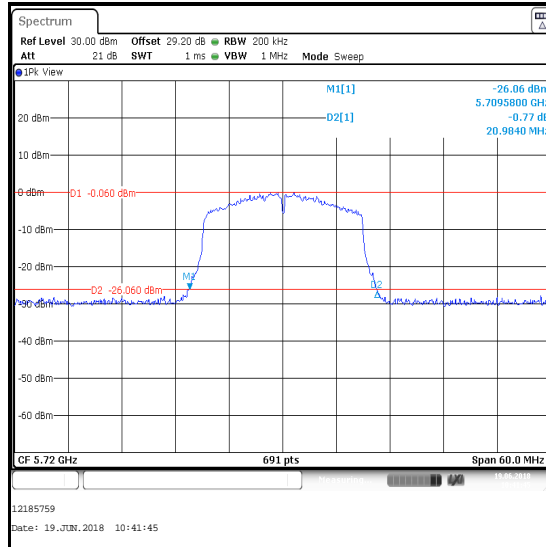

Channel	Frequency (MHz)	26 dB Emission Bandwidth (MHz)
Single	5690	89.905

Single Channel

Transmitter 26 dB Emission Bandwidth (Straddle Channels) (continued)

Results: 802.11n / 20 MHz / MIMO / 3Tx TxBF / BPSK / MCS0 / Core 1

Channel	Frequency (MHz)	26 dB Emission Bandwidth (MHz)
Single	5720	20.890

Single Channel

Results: Reference Plots / 802.11n / 20 MHz / MIMO / 3Tx TxBF / BPSK / MCS0 / Core 1

Channel	Frequency (MHz)	26 dB Emission Bandwidth (MHz)
Single	5720	15.420

Single Channel

Transmitter 26 dB Emission Bandwidth (Straddle Channels) (continued)

Results: 802.11n / 20 MHz / MIMO / 3Tx TxBF / BPSK / MCS0 / Core 0

Channel	Frequency (MHz)	26 dB Emission Bandwidth (MHz)
Single	5720	20.984