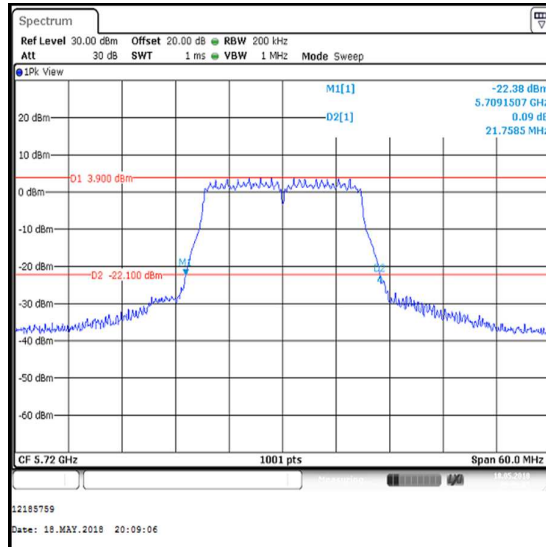

Results: 802.11ac / 80 MHz / MIMO / 3Tx CDD / BPSK / MCS0 / Core 2

Channel	Frequency (MHz)	26 dB Emission Bandwidth (MHz)
Single	5690	81.968

Single Channel

Results: Reference Plots / 802.11ac / 80 MHz / MIMO / 3Tx CDD / BPSK / MCS0 / Core 2

Channel	Frequency (MHz)	26 dB Emission Bandwidth (MHz)
Single	5690	75.984

Single Channel

Transmitter 26 dB Emission Bandwidth (Straddle Channels) (continued)

Results: 802.11n / 20 MHz / MIMO / 3Tx STBC / BPSK / MCS0 / Core 1

Channel	Frequency (MHz)	26 dB Emission Bandwidth (MHz)
Single	5720	21.759

Single Channel

Results: Reference Plots / 802.11n / 20 MHz / MIMO / 3Tx STBC / BPSK / MCS0 / Core 1

Channel	Frequency (MHz)	26 dB Emission Bandwidth (MHz)
Single	5720	15.849

Single Channel

Transmitter 26 dB Emission Bandwidth (Straddle Channels) (continued)

Results: 802.11n / 20 MHz / MIMO / 3Tx STBC / BPSK / MCS0 / Core 0

Channel	Frequency (MHz)	26 dB Emission Bandwidth (MHz)
Single	5720	21.519