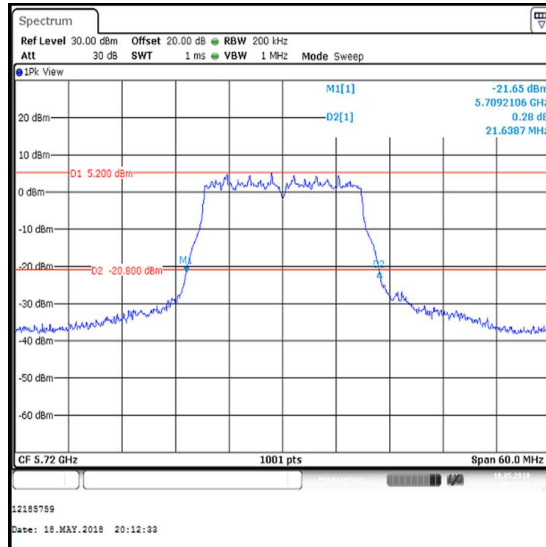

Single Channel

Transmitter 26 dB Emission Bandwidth (Straddle Channels) (continued)

Results: 802.11n / 20 MHz / MIMO / 3Tx STBC / BPSK / MCS0 / Core 0

Channel	Frequency (MHz)	26 dB Emission Bandwidth (MHz)
Single	5720	21.519

Single Channel

Results: Reference Plots / 802.11n / 20 MHz / MIMO / 3Tx STBC / BPSK / MCS0 / Core 0

Channel	Frequency (MHz)	26 dB Emission Bandwidth (MHz)
Single	5720	15.670

Single Channel

Transmitter 26 dB Emission Bandwidth (Straddle Channels) (continued)

Results: 802.11n / 20 MHz / MIMO / 3Tx STBC / BPSK / MCS0 / Core 2

Channel	Frequency (MHz)	26 dB Emission Bandwidth (MHz)
Single	5720	21.639

Single Channel

Results: Reference Plots / 802.11n / 20 MHz / MIMO / 3Tx STBC / BPSK / MCS0 / Core 2