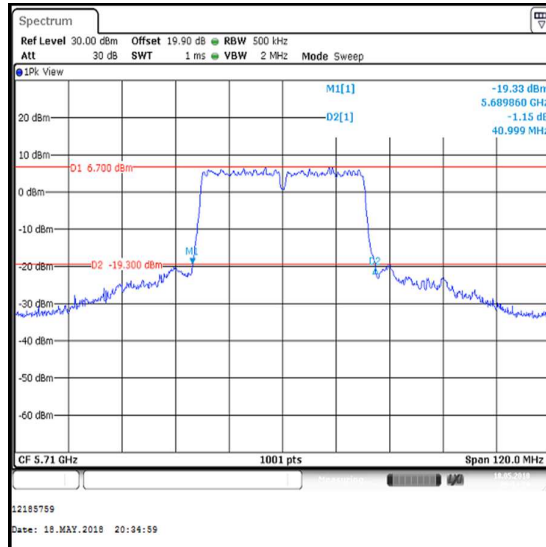

Single Channel

Transmitter 26 dB Emission Bandwidth (Straddle Channels) (continued)

Results: 802.11n / 40 MHz / MIMO / 3Tx STBC / BPSK / MCS0 / Core 0

Channel	Frequency (MHz)	26 dB Emission Bandwidth (MHz)
Single	5710	40.879

Single Channel

Results: Reference Plots / 802.11n / 40 MHz / MIMO / 3 Tx STBC / BPSK / MCS0 / Core 0

Channel	Frequency (MHz)	26 dB Emission Bandwidth (MHz)
Single	5710	35.499

Single Channel

Transmitter 26 dB Emission Bandwidth (Straddle Channels) (continued)

Results: 802.11n / 40 MHz / MIMO / 3Tx STBC / BPSK / MCS0 / Core 2

Channel	Frequency (MHz)	26 dB Emission Bandwidth (MHz)
Single	5710	40.999

Single Channel

Results: Reference Plots / 802.11n / 40 MHz / MIMO / 3 Tx STBC / BPSK / MCS0 / Core 2