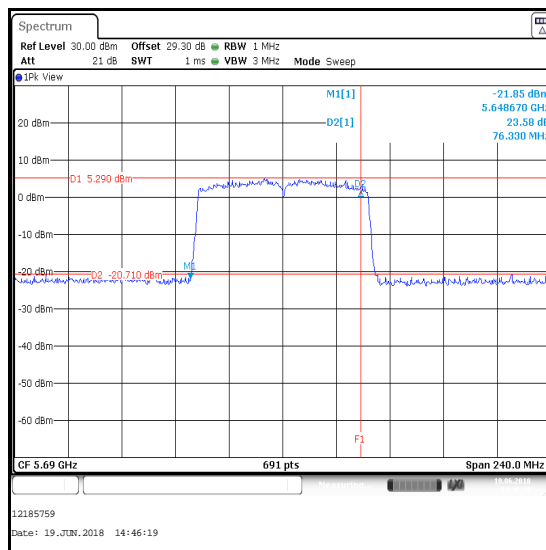

Results: Reference Plots / 802.11ac / 80 MHz / MIMO / 3Tx TxBF / BPSK / MCS0 / Core 0

Channel	Frequency (MHz)	26 dB Emission Bandwidth (MHz)
Single	5690	76.330

Single Channel