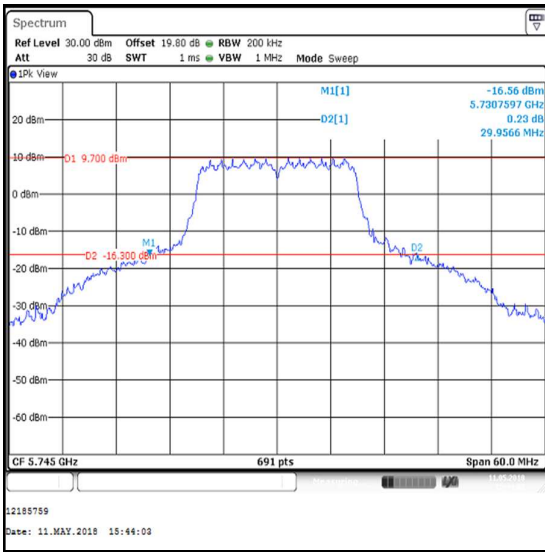

Bottom Channel

Middle Channel

Top Channel

Transmitter 26 dB Emission Bandwidth (5.725-5.85 GHz band) (continued)

Results: 802.11n / 20 MHz / MIMO / 2Tx CDD / BPSK / MCS0 / Core 0

Channel	Frequency (MHz)	26 dB Emission Bandwidth (MHz)
Bottom	5745	29.957
Middle	5785	37.250
Top	5825	39.682