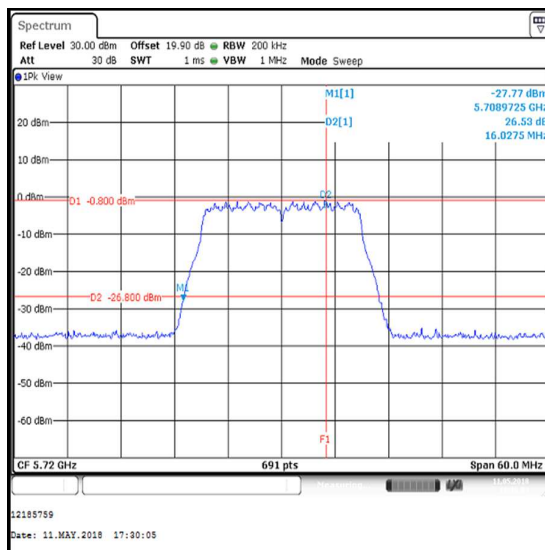

Transmitter 26 dB Emission Bandwidth (Straddle Channels) (continued)

Results: 802.11n / 20 MHz / MIMO / 3Tx CDD / BPSK / MCS0 / Core 0

Channel	Frequency (MHz)	26 dB Emission Bandwidth (MHz)
Single	5720	22.055

Single Channel

Results: Reference Plots / 802.11n / 20 MHz / MIMO / 3Tx CDD / BPSK / MCS0 / Core 0

Channel	Frequency (MHz)	26 dB Emission Bandwidth (MHz)
Single	5720	16.028

Single Channel

Transmitter 26 dB Emission Bandwidth (Straddle Channels) (continued)