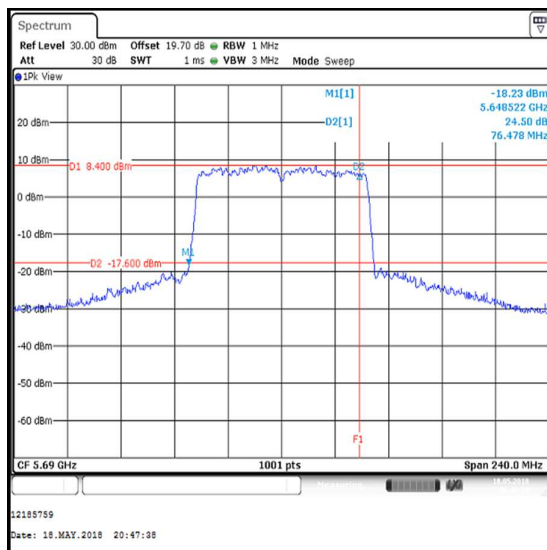

Single Channel

Transmitter 26 dB Emission Bandwidth (Straddle Channels) (continued)

Results: 802.11ac / 80 MHz / MIMO / 3Tx STBC / BPSK / MCS0 / Core 0

Channel	Frequency (MHz)	26 dB Emission Bandwidth (MHz)
Single	5690	82.957

Single Channel

Results: Reference Plots / 802.11ac / 80 MHz / MIMO / 3Tx STBC / BPSK / MCS0 / Core 0

Channel	Frequency (MHz)	26 dB Emission Bandwidth (MHz)
Single	5690	76.478

Single Channel

Transmitter 26 dB Emission Bandwidth (Straddle Channels) (continued)