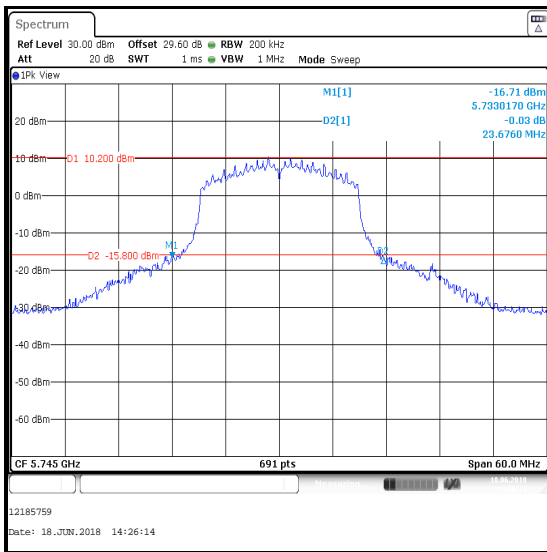

Transmitter 26 dB Emission Bandwidth (5.725-5.85 GHz band) (continued)

Results: 802.11n / 20 MHz / MIMO / 2Tx TXBF / BPSK / MCS0 / Core 1

Channel	Frequency (MHz)	26 dB Emission Bandwidth (MHz)
Bottom	5745	23.676
Middle	5785	32.475
Top	5825	33.459

Bottom Channel