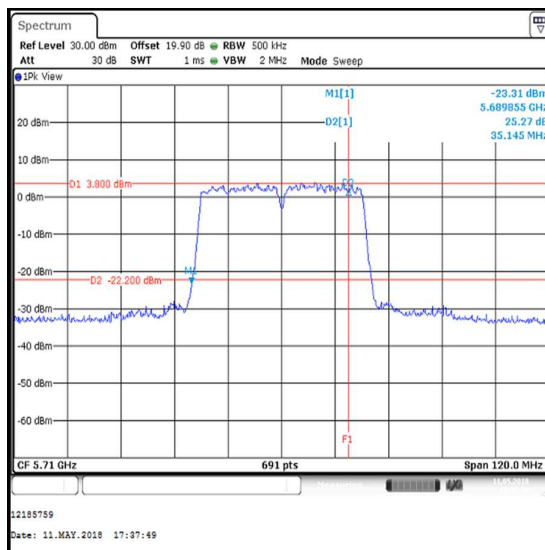

Single Channel

Results: Reference Plots / 802.11n / 40 MHz / MIMO / 3Tx CDD / BPSK / MCS0 / Core 0

Channel	Frequency (MHz)	26 dB Emission Bandwidth (MHz)
Single	5710	35.319

Single Channel

Transmitter 26 dB Emission Bandwidth (Straddle Channels) (continued)

Results: 802.11n / 40 MHz / MIMO / 3Tx CDD / BPSK / MCS0 / Core 2

Channel	Frequency (MHz)	26 dB Emission Bandwidth (MHz)
Single	5710	40.463

Single Channel

Results: Reference Plots / 802.11n / 40 MHz / MIMO / 3Tx CDD / BPSK / MCS0 / Core 2

Channel	Frequency (MHz)	26 dB Emission Bandwidth (MHz)
Single	5710	35.145

Single Channel

Transmitter 26 dB Emission Bandwidth (Straddle Channels) (continued)

Results: 802.11ac / 80 MHz / MIMO / 3Tx CDD / BPSK / MCS0x1 / Core 1