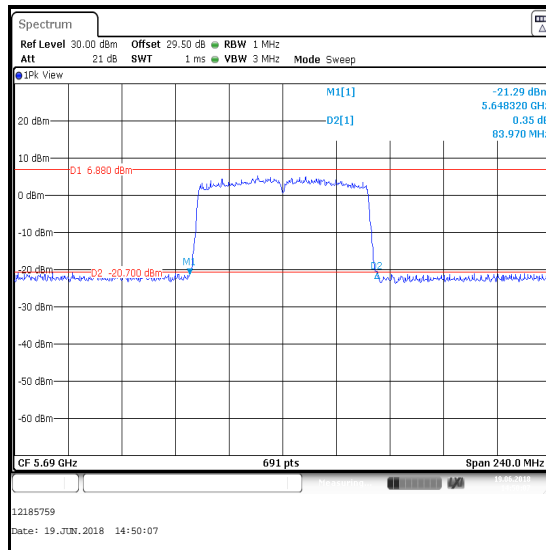

Transmitter 26 dB Emission Bandwidth (Straddle Channels) (continued)

Results: 802.11ac / 80 MHz / MIMO / 3Tx TxBF / BPSK / MCS0 / Core 2

Channel	Frequency (MHz)	26 dB Emission Bandwidth (MHz)
Single	5690	83.970

Single Channel