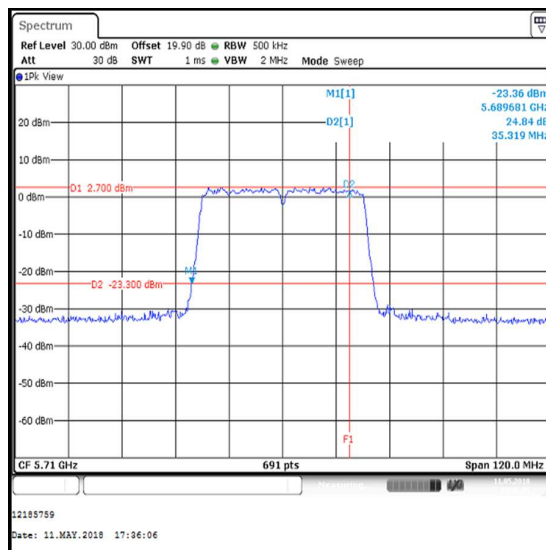

Single Channel

Transmitter 26 dB Emission Bandwidth (Straddle Channels) (continued)

Results: 802.11n / 40 MHz / MIMO / 3Tx CDD / BPSK / MCS0 / Core 0

Channel	Frequency (MHz)	26 dB Emission Bandwidth (MHz)
Single	5710	40.810

Single Channel

Results: Reference Plots / 802.11n / 40 MHz / MIMO / 3Tx CDD / BPSK / MCS0 / Core 0

Channel	Frequency (MHz)	26 dB Emission Bandwidth (MHz)
Single	5710	35.319

Single Channel

Transmitter 26 dB Emission Bandwidth (Straddle Channels) (continued)