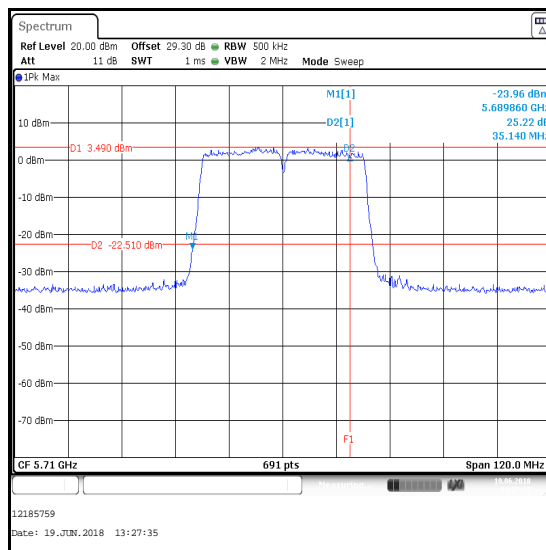

Results: Reference Plots / 802.11n / 40 MHz / MIMO / 3 Tx TxBF / BPSK / MCS0 / Core 0

Channel	Frequency (MHz)	26 dB Emission Bandwidth (MHz)
Single	5710	35.140

Single Channel