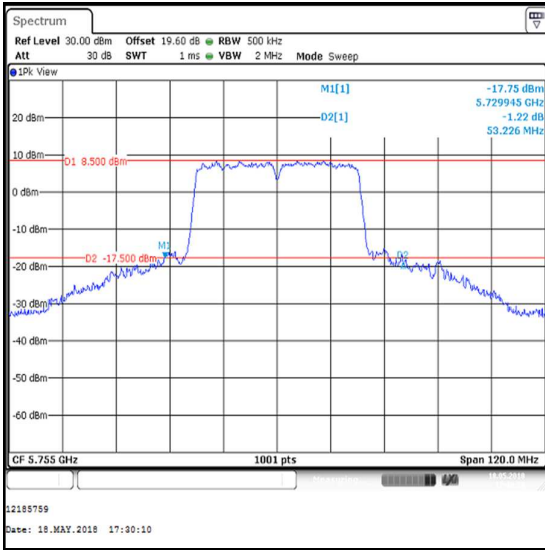

Bottom Channel

Top Channel

Transmitter 26 dB Emission Bandwidth (5.725-5.85 GHz band) (continued)

Results: 802.11n / 40 MHz / MIMO / 2Tx STBC / BPSK / MCS0 / Core 0

Channel	Frequency (MHz)	26 dB Emission Bandwidth (MHz)
Bottom	5755	53.226
Top	5795	77.802