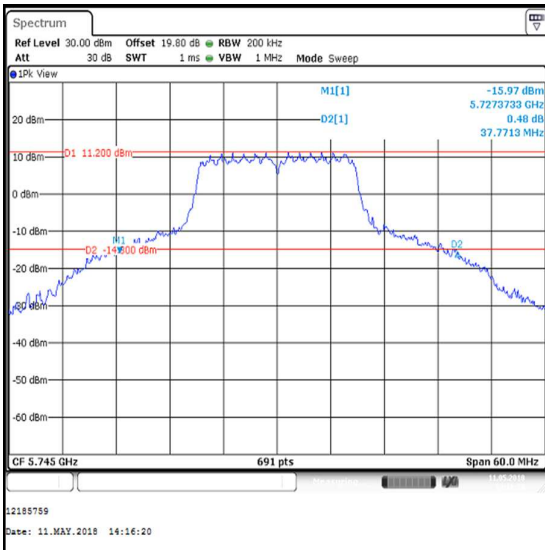

Transmitter 26 dB Emission Bandwidth (5.725-5.85 GHz band) (continued)

Results: 802.11n / 20 MHz / SISO / BPSK / MCS0 / Core 0

Channel	Frequency (MHz)	26 dB Emission Bandwidth (MHz)
Bottom	5745	37.771
Middle	5785	37.250
Top	5825	37.424

Bottom Channel