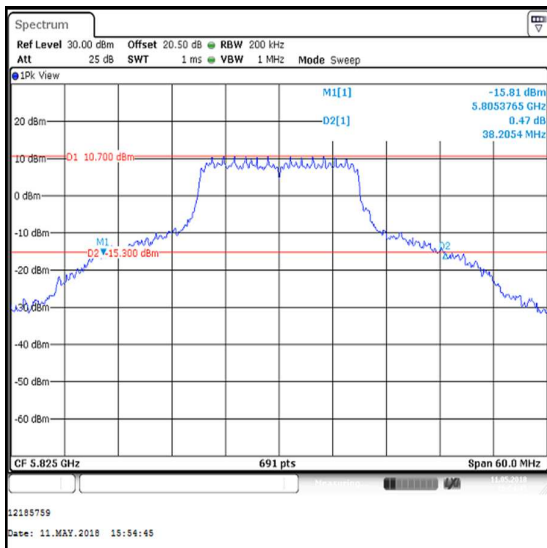

Top Channel