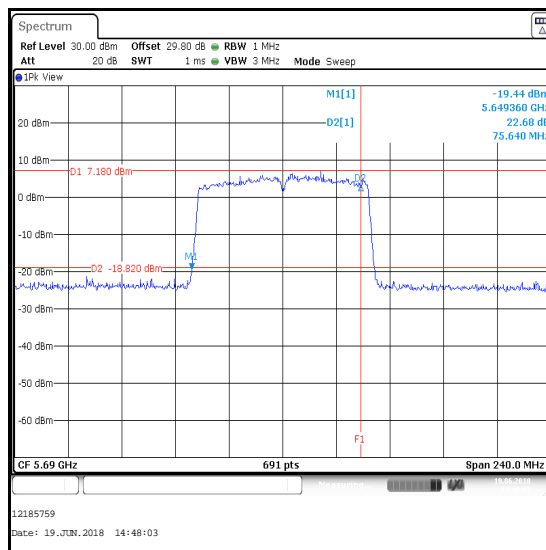

Results: Reference Plots / 802.11ac / 80 MHz / MIMO / 3Tx TxBF / BPSK / MCS0 / Core 1

Channel	Frequency (MHz)	26 dB Emission Bandwidth (MHz)
Single	5690	75.640

Single Channel