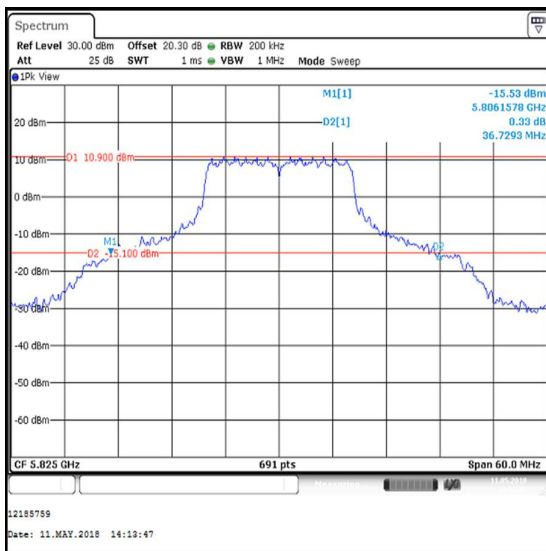

Top Channel