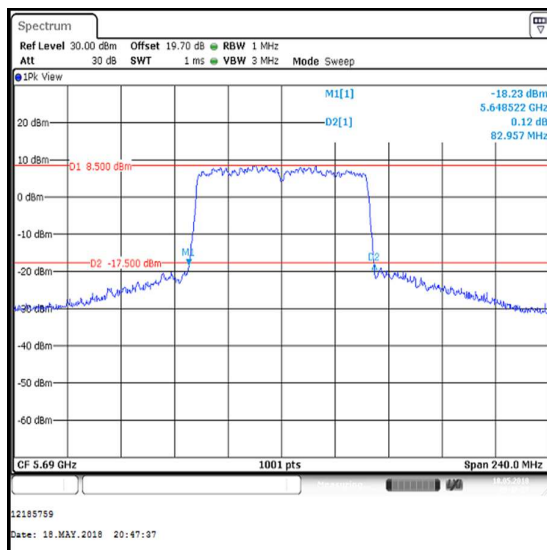

Channel	Frequency (MHz)	26 dB Emission Bandwidth (MHz)
Single	5690	82.238

Single Channel

Results: Reference Plots / 802.11ac / 80 MHz / MIMO / 3Tx STBC / BPSK / MCS0 / Core 1

Channel	Frequency (MHz)	26 dB Emission Bandwidth (MHz)
Single	5690	76.239

Single Channel

Transmitter 26 dB Emission Bandwidth (Straddle Channels) (continued)

Results: 802.11ac / 80 MHz / MIMO / 3Tx STBC / BPSK / MCS0 / Core 0

Channel	Frequency (MHz)	26 dB Emission Bandwidth (MHz)
Single	5690	82.957