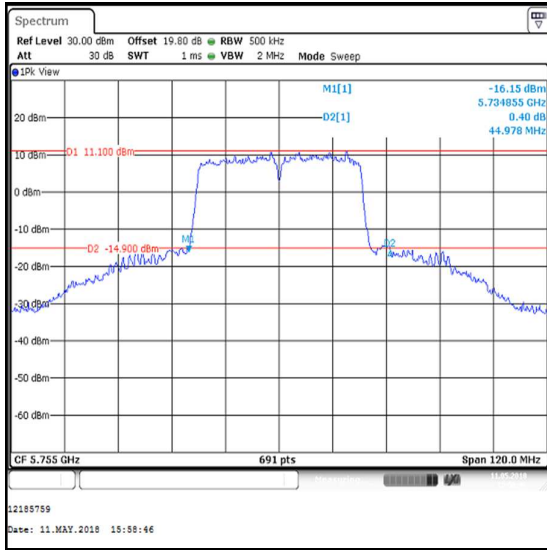

Bottom Channel

Middle Channel

Top Channel

Transmitter 26 dB Emission Bandwidth (5.725-5.85 GHz band) (continued)

Results: 802.11n / 40 MHz / MIMO / 2Tx CDD / BPSK / MCS0 / Core 1

Channel	Frequency (MHz)	26 dB Emission Bandwidth (MHz)
Bottom	5755	44.978
Top	5795	72.070