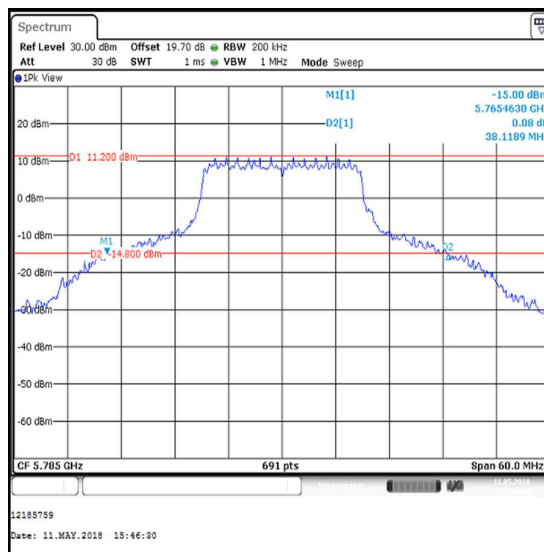

Middle Channel