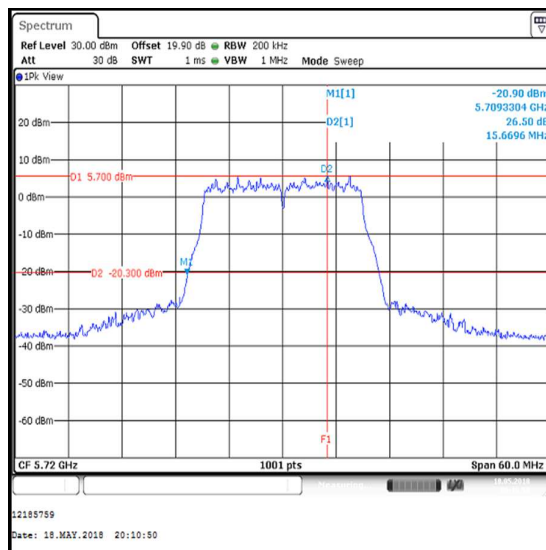

Single Channel

Transmitter 26 dB Emission Bandwidth (Straddle Channels) (continued)

Results: 802.11n / 20 MHz / MIMO / 3Tx STBC / BPSK / MCS0 / Core 0

Channel	Frequency (MHz)	26 dB Emission Bandwidth (MHz)
Single	5720	21.519

Single Channel

Results: Reference Plots / 802.11n / 20 MHz / MIMO / 3Tx STBC / BPSK / MCS0 / Core 0

Channel	Frequency (MHz)	26 dB Emission Bandwidth (MHz)
Single	5720	15.670

Single Channel

Transmitter 26 dB Emission Bandwidth (Straddle Channels) (continued)