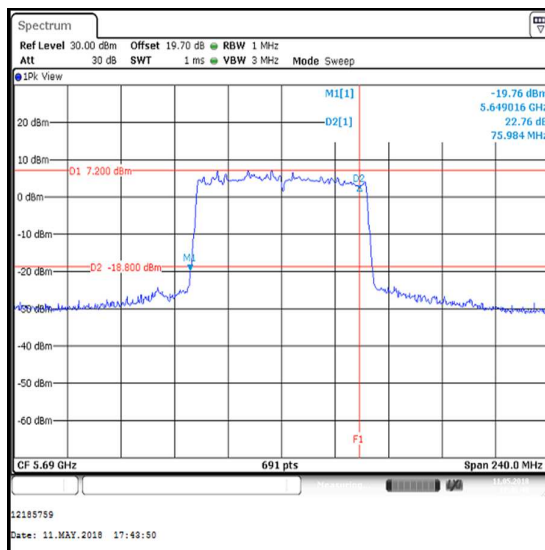

Single Channel

Results: Reference Plots / 802.11ac / 80 MHz / MIMO / 3Tx CDD / BPSK / MCS0 / Core 0

Channel	Frequency (MHz)	26 dB Emission Bandwidth (MHz)
Single	5690	76.679

Single Channel

Transmitter 26 dB Emission Bandwidth (Straddle Channels) (continued)

Results: 802.11ac / 80 MHz / MIMO / 3Tx CDD / BPSK / MCS0 / Core 2

Channel	Frequency (MHz)	26 dB Emission Bandwidth (MHz)
Single	5690	81.968

Single Channel

Results: Reference Plots / 802.11ac / 80 MHz / MIMO / 3Tx CDD / BPSK / MCS0 / Core 2

Channel	Frequency (MHz)	26 dB Emission Bandwidth (MHz)
Single	5690	75.984

Single Channel

Transmitter 26 dB Emission Bandwidth (Straddle Channels) (continued)

Results: 802.11n / 20 MHz / MIMO / 3Tx STBC / BPSK / MCS0 / Core 1