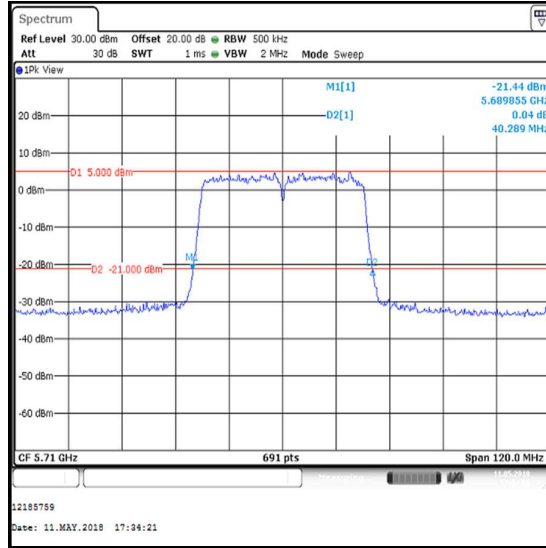

Transmitter 26 dB Emission Bandwidth (Straddle Channels) (continued)

Results: 802.11n / 40 MHz / MIMO / 3Tx CDD / BPSK / MCS0 / Core 1

Channel	Frequency (MHz)	26 dB Emission Bandwidth (MHz)
Single	5710	40.289

Single Channel