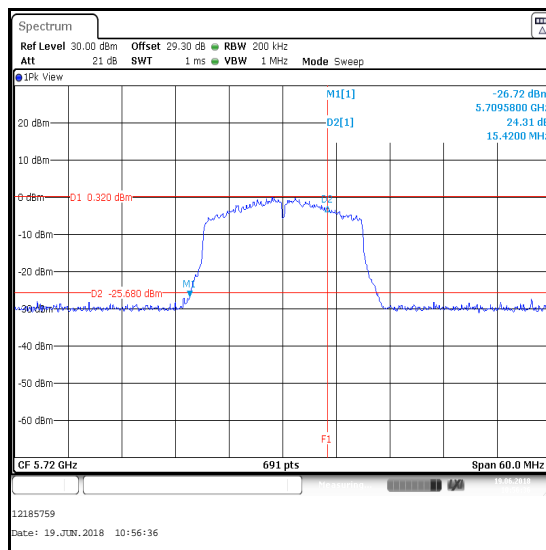

Results: Reference Plots / 802.11n / 20 MHz / MIMO / 3Tx TxBF / BPSK / MCS0 / Core 2

Channel	Frequency (MHz)	26 dB Emission Bandwidth (MHz)
Single	5720	15.420

Single Channel