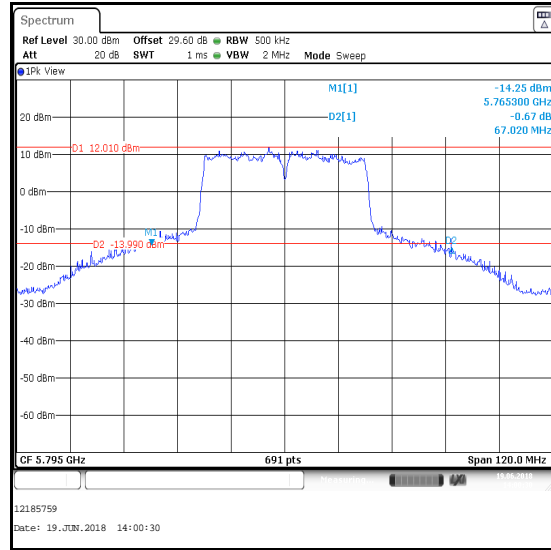

Top Channel