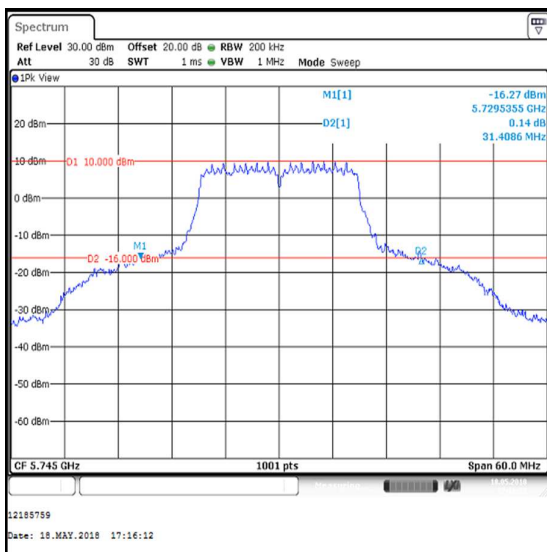

Transmitter 26 dB Emission Bandwidth (5.725-5.85 GHz band) (continued)

Results: 802.11n / 20 MHz / MIMO / 2Tx STBC / BPSK / MCS0 / Core 1

Channel	Frequency (MHz)	26 dB Emission Bandwidth (MHz)
Bottom	5745	31.409
Middle	5785	37.043
Top	5825	40.100

Bottom Channel