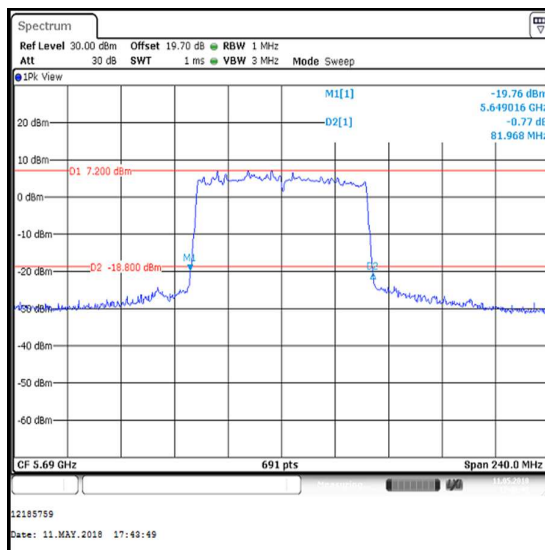

Single Channel

Transmitter 26 dB Emission Bandwidth (Straddle Channels) (continued)

Results: 802.11ac / 80 MHz / MIMO / 3Tx CDD / BPSK / MCS0x1 / Core 0

Channel	Frequency (MHz)	26 dB Emission Bandwidth (MHz)
Single	5690	83.358

Single Channel

Results: Reference Plots / 802.11ac / 80 MHz / MIMO / 3Tx CDD / BPSK / MCS0 / Core 0

Channel	Frequency (MHz)	26 dB Emission Bandwidth (MHz)
Single	5690	76.679

Single Channel

Transmitter 26 dB Emission Bandwidth (Straddle Channels) (continued)

Results: 802.11ac / 80 MHz / MIMO / 3Tx CDD / BPSK / MCS0 / Core 2

Channel	Frequency (MHz)	26 dB Emission Bandwidth (MHz)
Single	5690	81.968

Single Channel

Results: Reference Plots / 802.11ac / 80 MHz / MIMO / 3Tx CDD / BPSK / MCS0 / Core 2