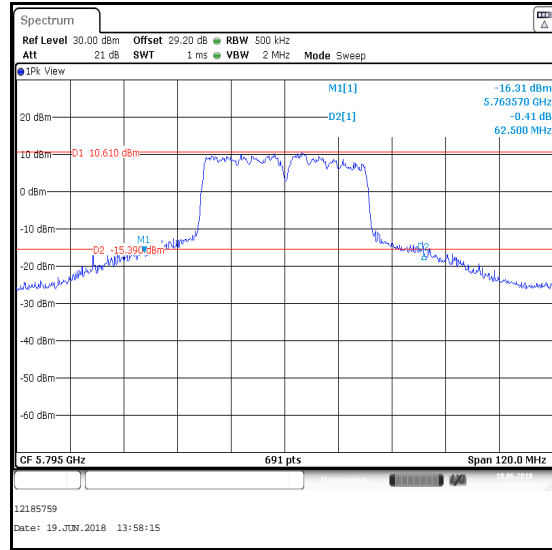

Top Channel