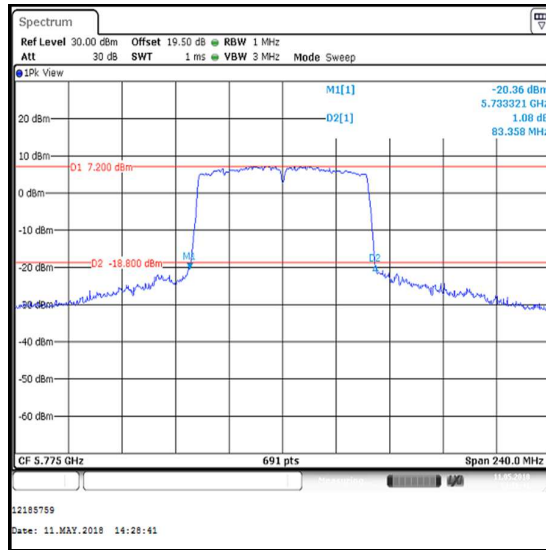

Bottom Channel

Top Channel

Transmitter 26 dB Emission Bandwidth (5.725-5.85 GHz band) (continued)

Results: 802.11ac / 80 MHz / SISO / BPSK / MCS0 / Core 0

Channel	Frequency (MHz)	26 dB Emission Bandwidth (MHz)
Single	5775	83.358

Single Channel

Transmitter 26 dB Emission Bandwidth (5.725-5.85 GHz band) (continued)

Results: 802.11n / 20 MHz / MIMO / 2Tx CDD / BPSK / MCS0 / Core 1

Channel	Frequency (MHz)	26 dB Emission Bandwidth (MHz)
Bottom	5745	32.648
Middle	5785	38.119
Top	5825	38.205