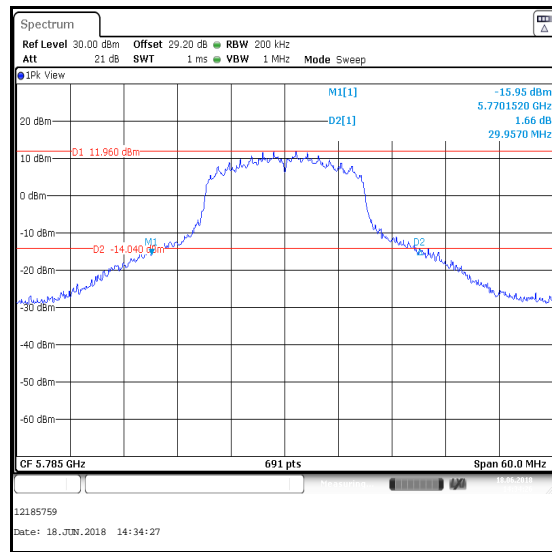

Middle Channel