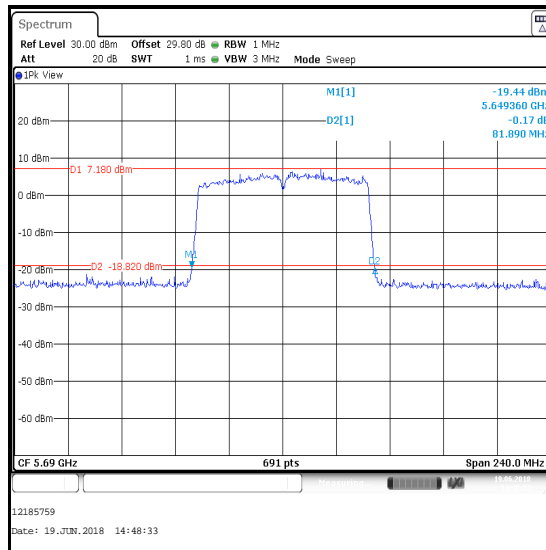

Transmitter 26 dB Emission Bandwidth (Straddle Channels) (continued)

Results: 802.11ac / 80 MHz / MIMO / 3Tx TxBF / BPSK / MCS0 / Core 1

Channel	Frequency (MHz)	26 dB Emission Bandwidth (MHz)
Single	5690	81.890

Single Channel