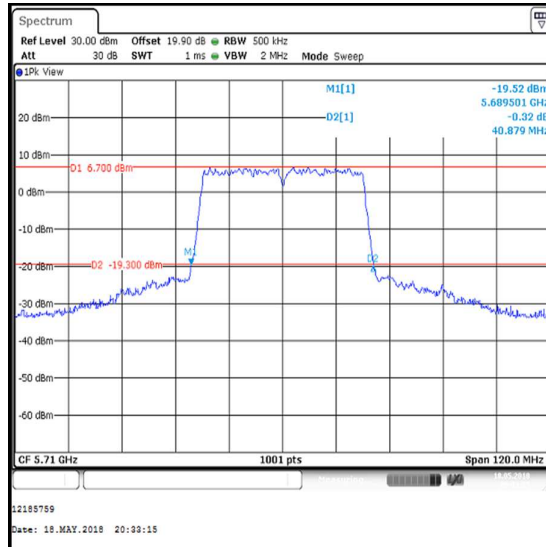

Channel	Frequency (MHz)	26 dB Emission Bandwidth (MHz)
Single	5720	15.789

Single Channel

Transmitter 26 dB Emission Bandwidth (Straddle Channels) (continued)

Results: 802.11n / 40 MHz / MIMO / 3Tx STBC / BPSK / MCS0 / Core 1

Channel	Frequency (MHz)	26 dB Emission Bandwidth (MHz)
Single	5710	40.160

Single Channel

Results: Reference Plots / 802.11n / 40 MHz / MIMO / 3Tx STBC / BPSK / MCS0 / Core 1

Channel	Frequency (MHz)	26 dB Emission Bandwidth (MHz)
Single	5710	35.020

Single Channel

Transmitter 26 dB Emission Bandwidth (Straddle Channels) (continued)

Results: 802.11n / 40 MHz / MIMO / 3Tx STBC / BPSK / MCS0 / Core 0

Channel	Frequency (MHz)	26 dB Emission Bandwidth (MHz)
Single	5710	40.879