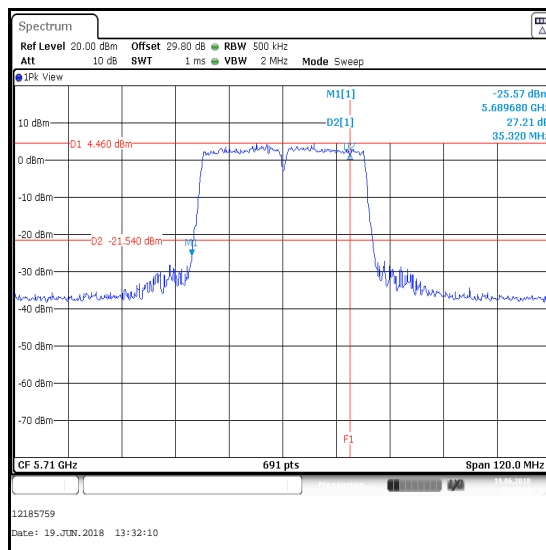

Results: Reference Plots / 802.11n / 40 MHz / MIMO / 3Tx TxBF / BPSK / MCS0 / Core 1

Channel	Frequency (MHz)	26 dB Emission Bandwidth (MHz)
Single	5710	35.320

Single Channel