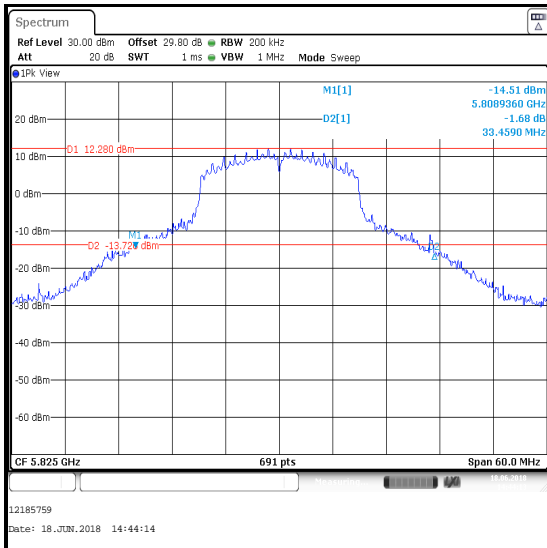

Results: 802.11n / 20 MHz / MIMO / 2Tx TXBF / BPSK / MCS0 / Core 1

Channel	Frequency (MHz)	26 dB Emission Bandwidth (MHz)
Bottom	5745	23.676
Middle	5785	32.475
Top	5825	33.459

Bottom Channel

Middle Channel