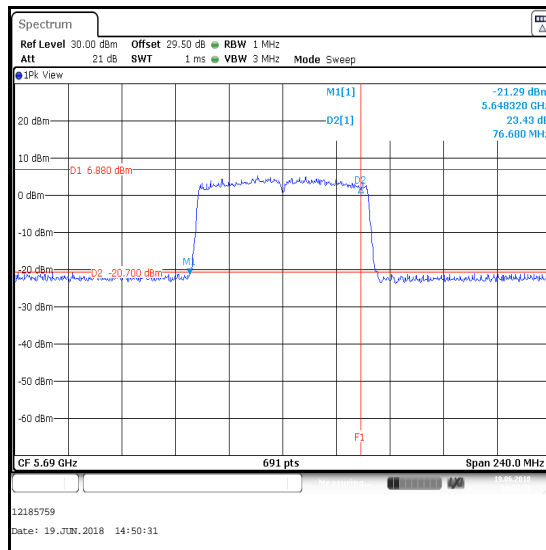

Results: Reference Plots / 802.11ac / 80 MHz / MIMO / 3Tx TxBF / BPSK / MCS0 / Core 2

Channel	Frequency (MHz)	26 dB Emission Bandwidth (MHz)
Single	5690	76.680

Single Channel