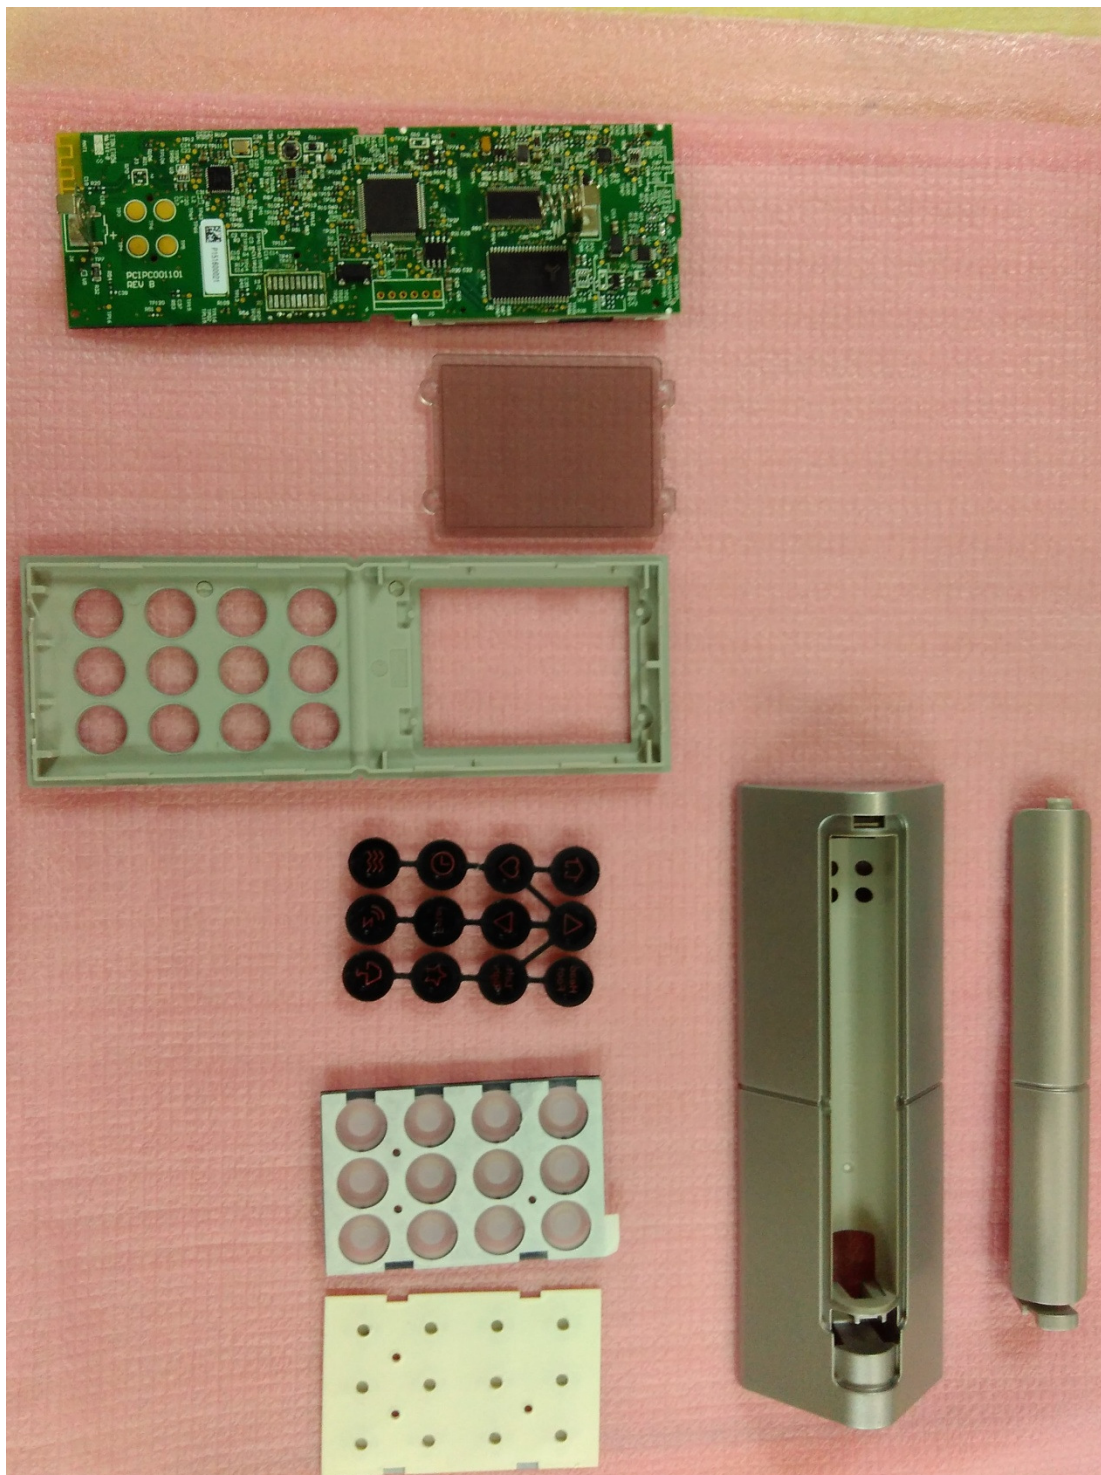

FCC Exhibit – External Photos

Company: Select Comfort

FCC ID: LPM-5000

Figure 1 – Assembly Components of Front View

Figure 2 – Assembly Components of Rear View

Figure 3– Assembled Remote Front View

Figure 4– Assembled Remote Rear View

Figure 5– Assembled Remote Left View

Figure 6– Assembled Remote Right View

Figure 7– Assembled Remote Top View

Figure 8– Assembled Remote Bottom View

Model : 5000C, 5000D, 5000E
FCC ID : LPM-5000

Figure 1 : External view of the product

Model : 5000C, 5000D, 5000E
FCC ID : LPM-5000

Figure 2 : FCC ID