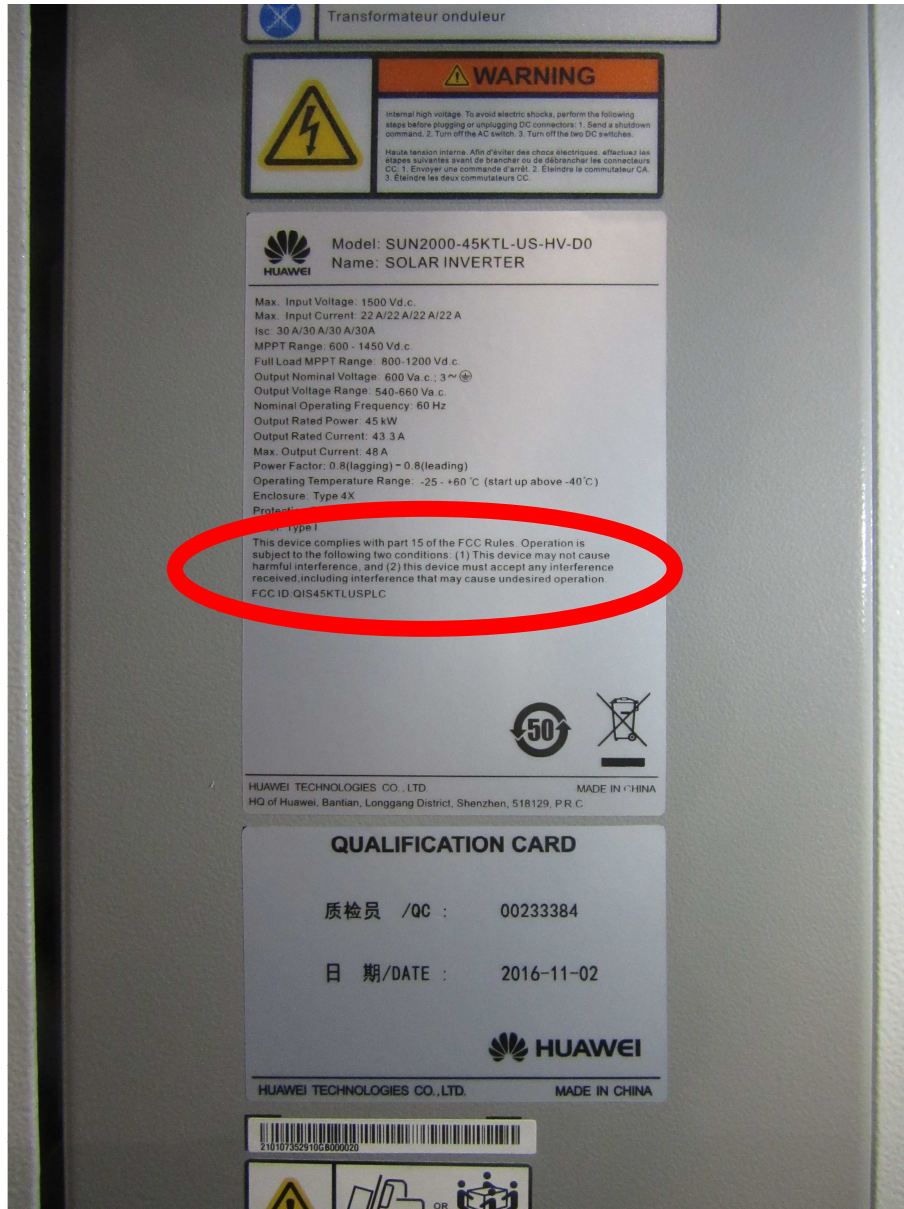

FCC ID: QIS45KTLUSPLC

Label

Label Position

Label showing