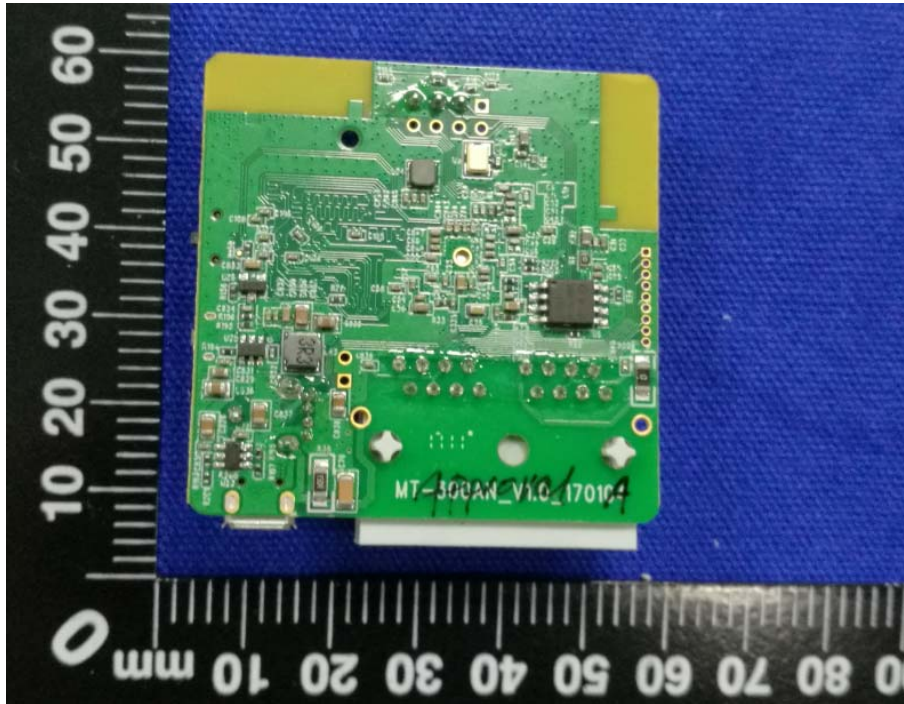

FCC ID: 2AFIW- 300NV2
Internal Photographs: GL-MT300N-V2

EUT - Open View

EUT - PCB View

EUT –PCB View

EUT –Wi-fi chip View