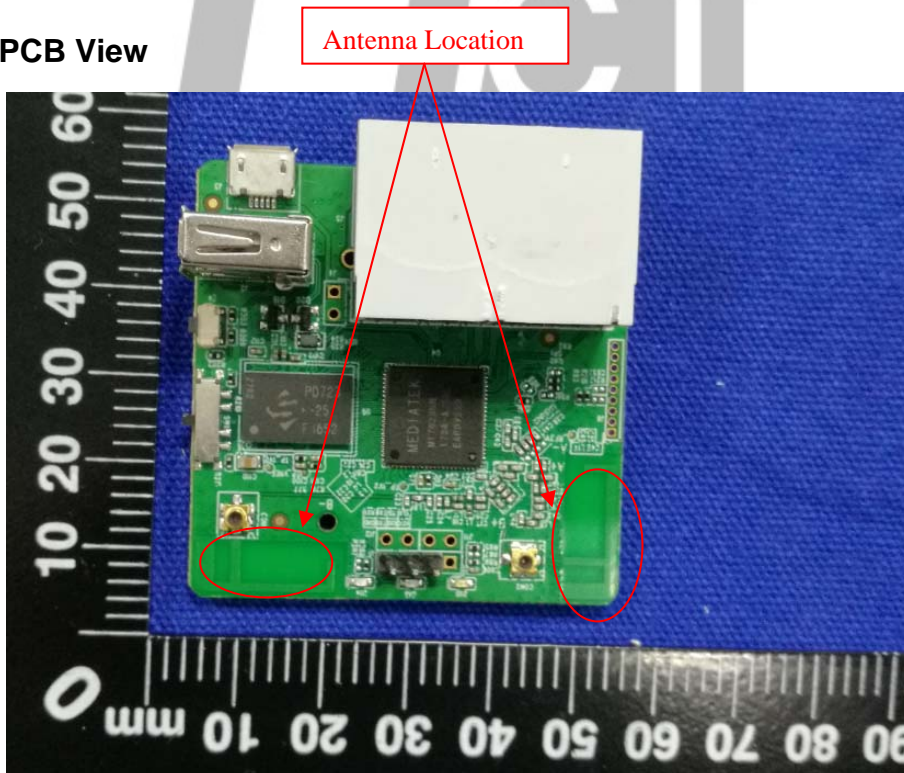

FCC ID: 2AFIW- 300NV2
Internal Photographs: GL-MT300N-V2

EUT - Open View

EUT - PCB View

EUT –PCB View

EUT –Wi-fi chip View