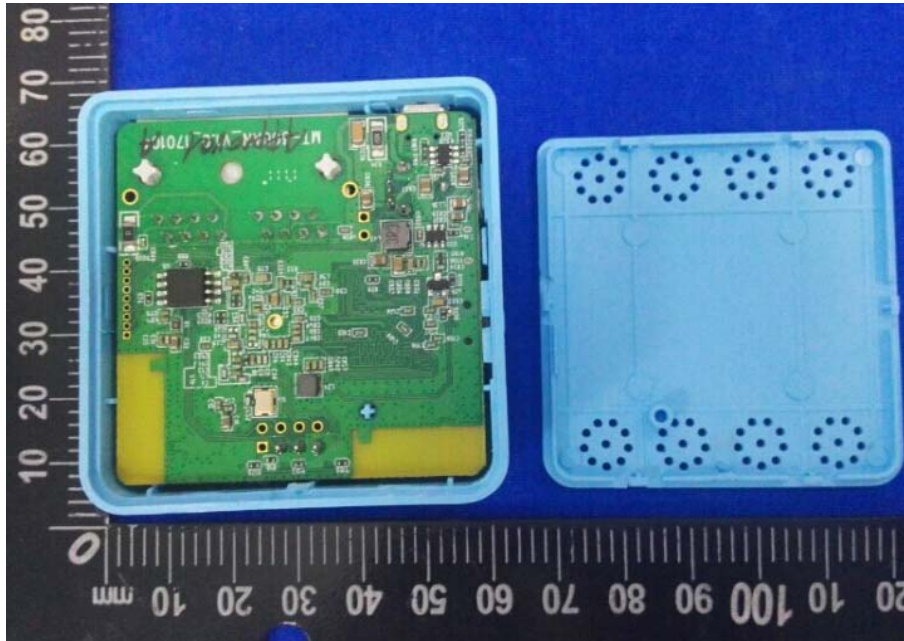

FCC ID: 2AFIW- 300NV2
Internal Photographs: GL-MT300N-V2

EUT - Open View

EUT - PCB View

EUT –PCB View

EUT –Wi-fi chip View